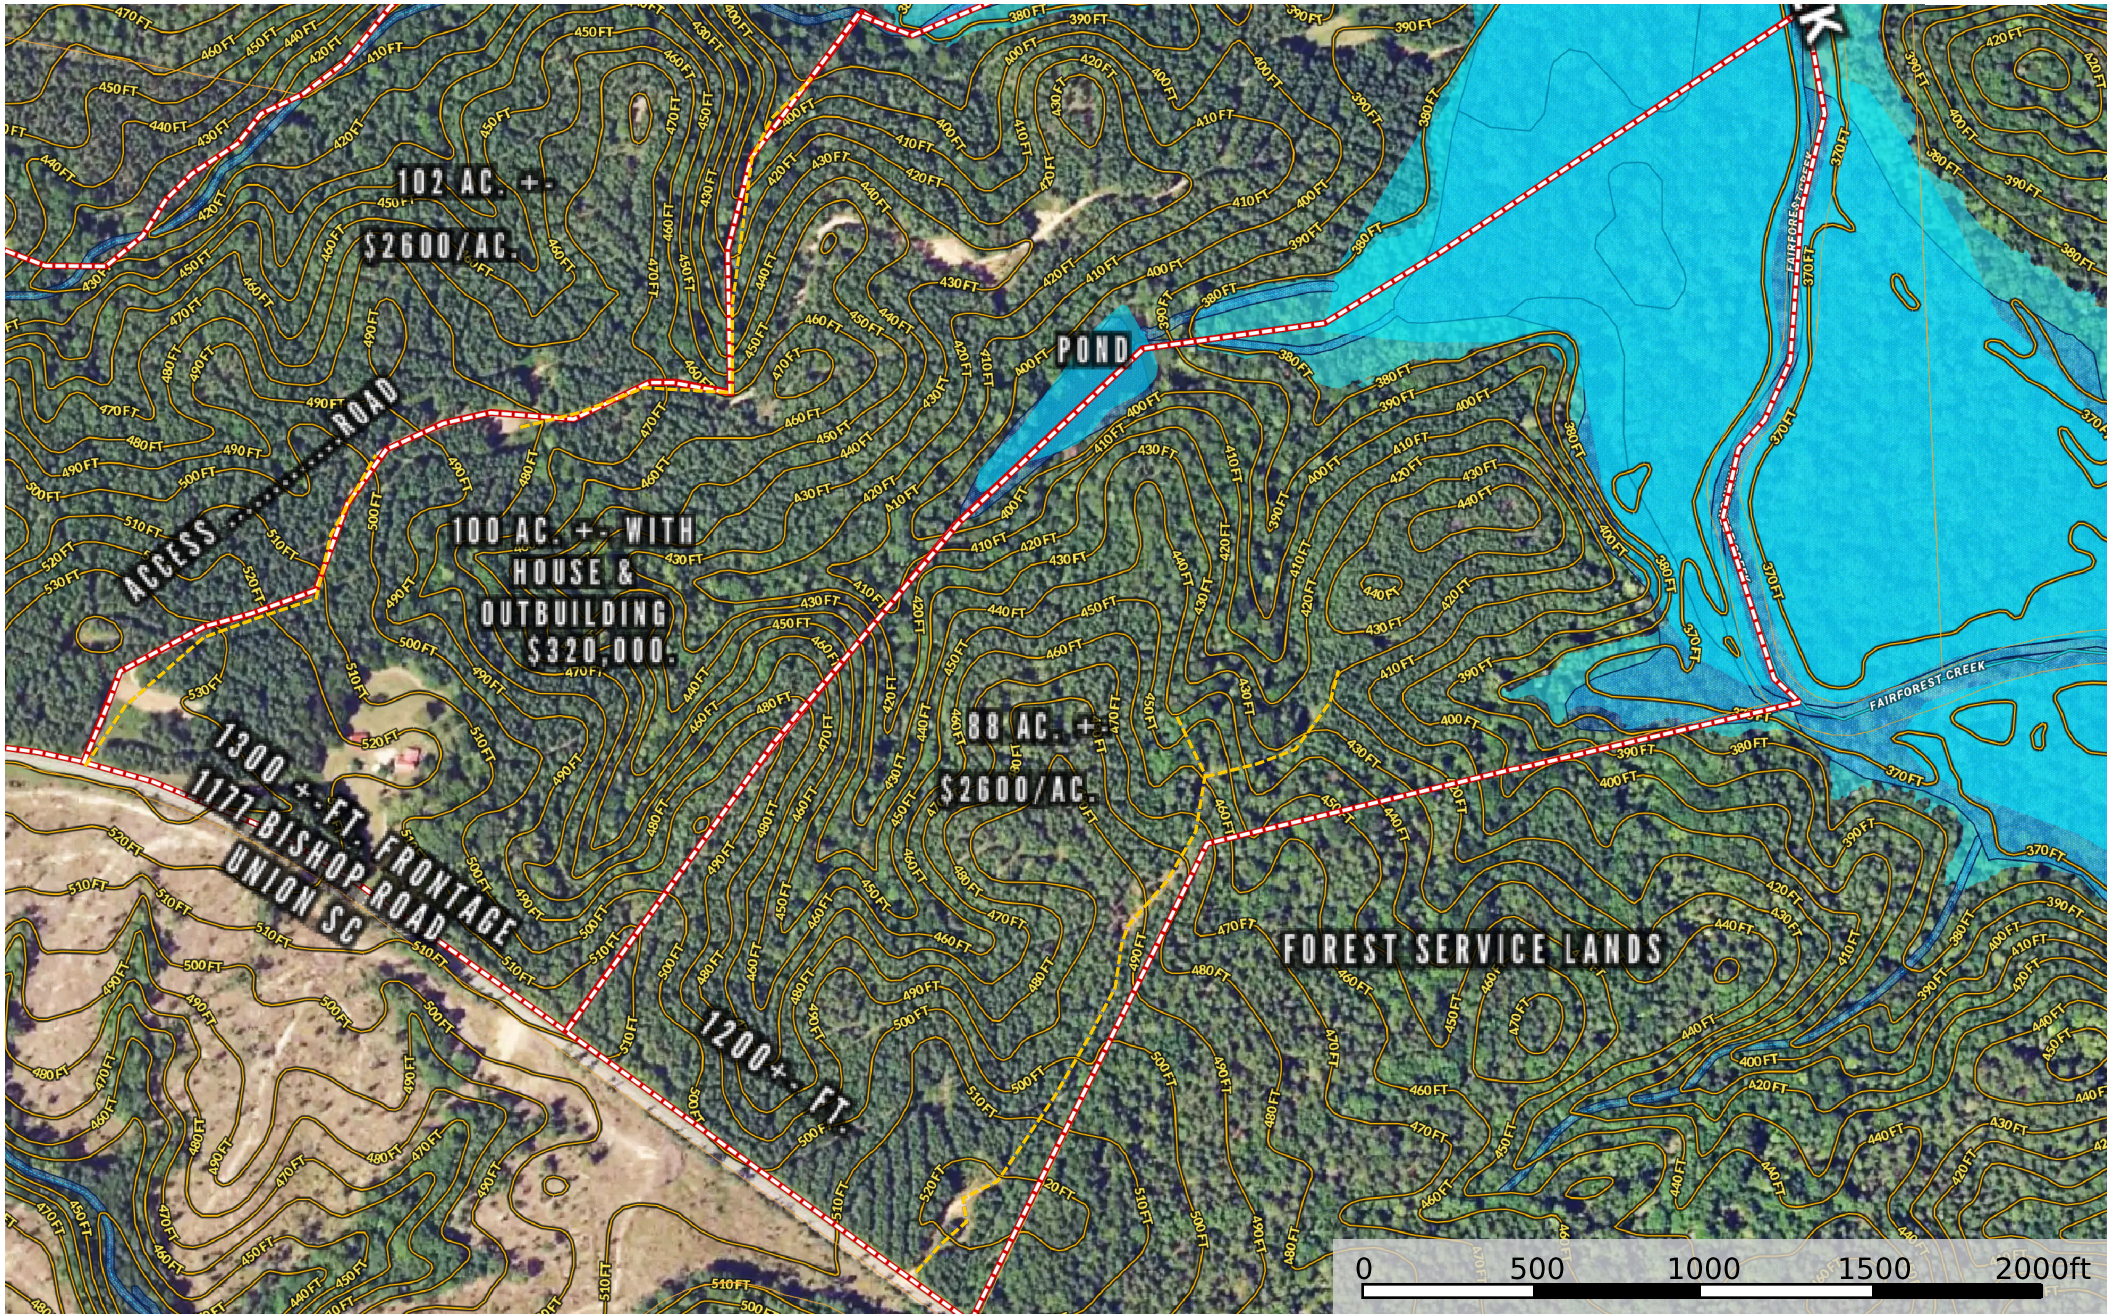

Taylor-Taylor Fairforest Section

Union County, South Carolina, AC +/-

- Boundary
- Road / Trail
- Stream
- 100 Year Floodplain
- 500 Year Floodplain
- Floodway
- Special
- Unmapped / Not
- Wetlands
- Riparian
- Stream, Intermitt
- River/Creek
- Water Body