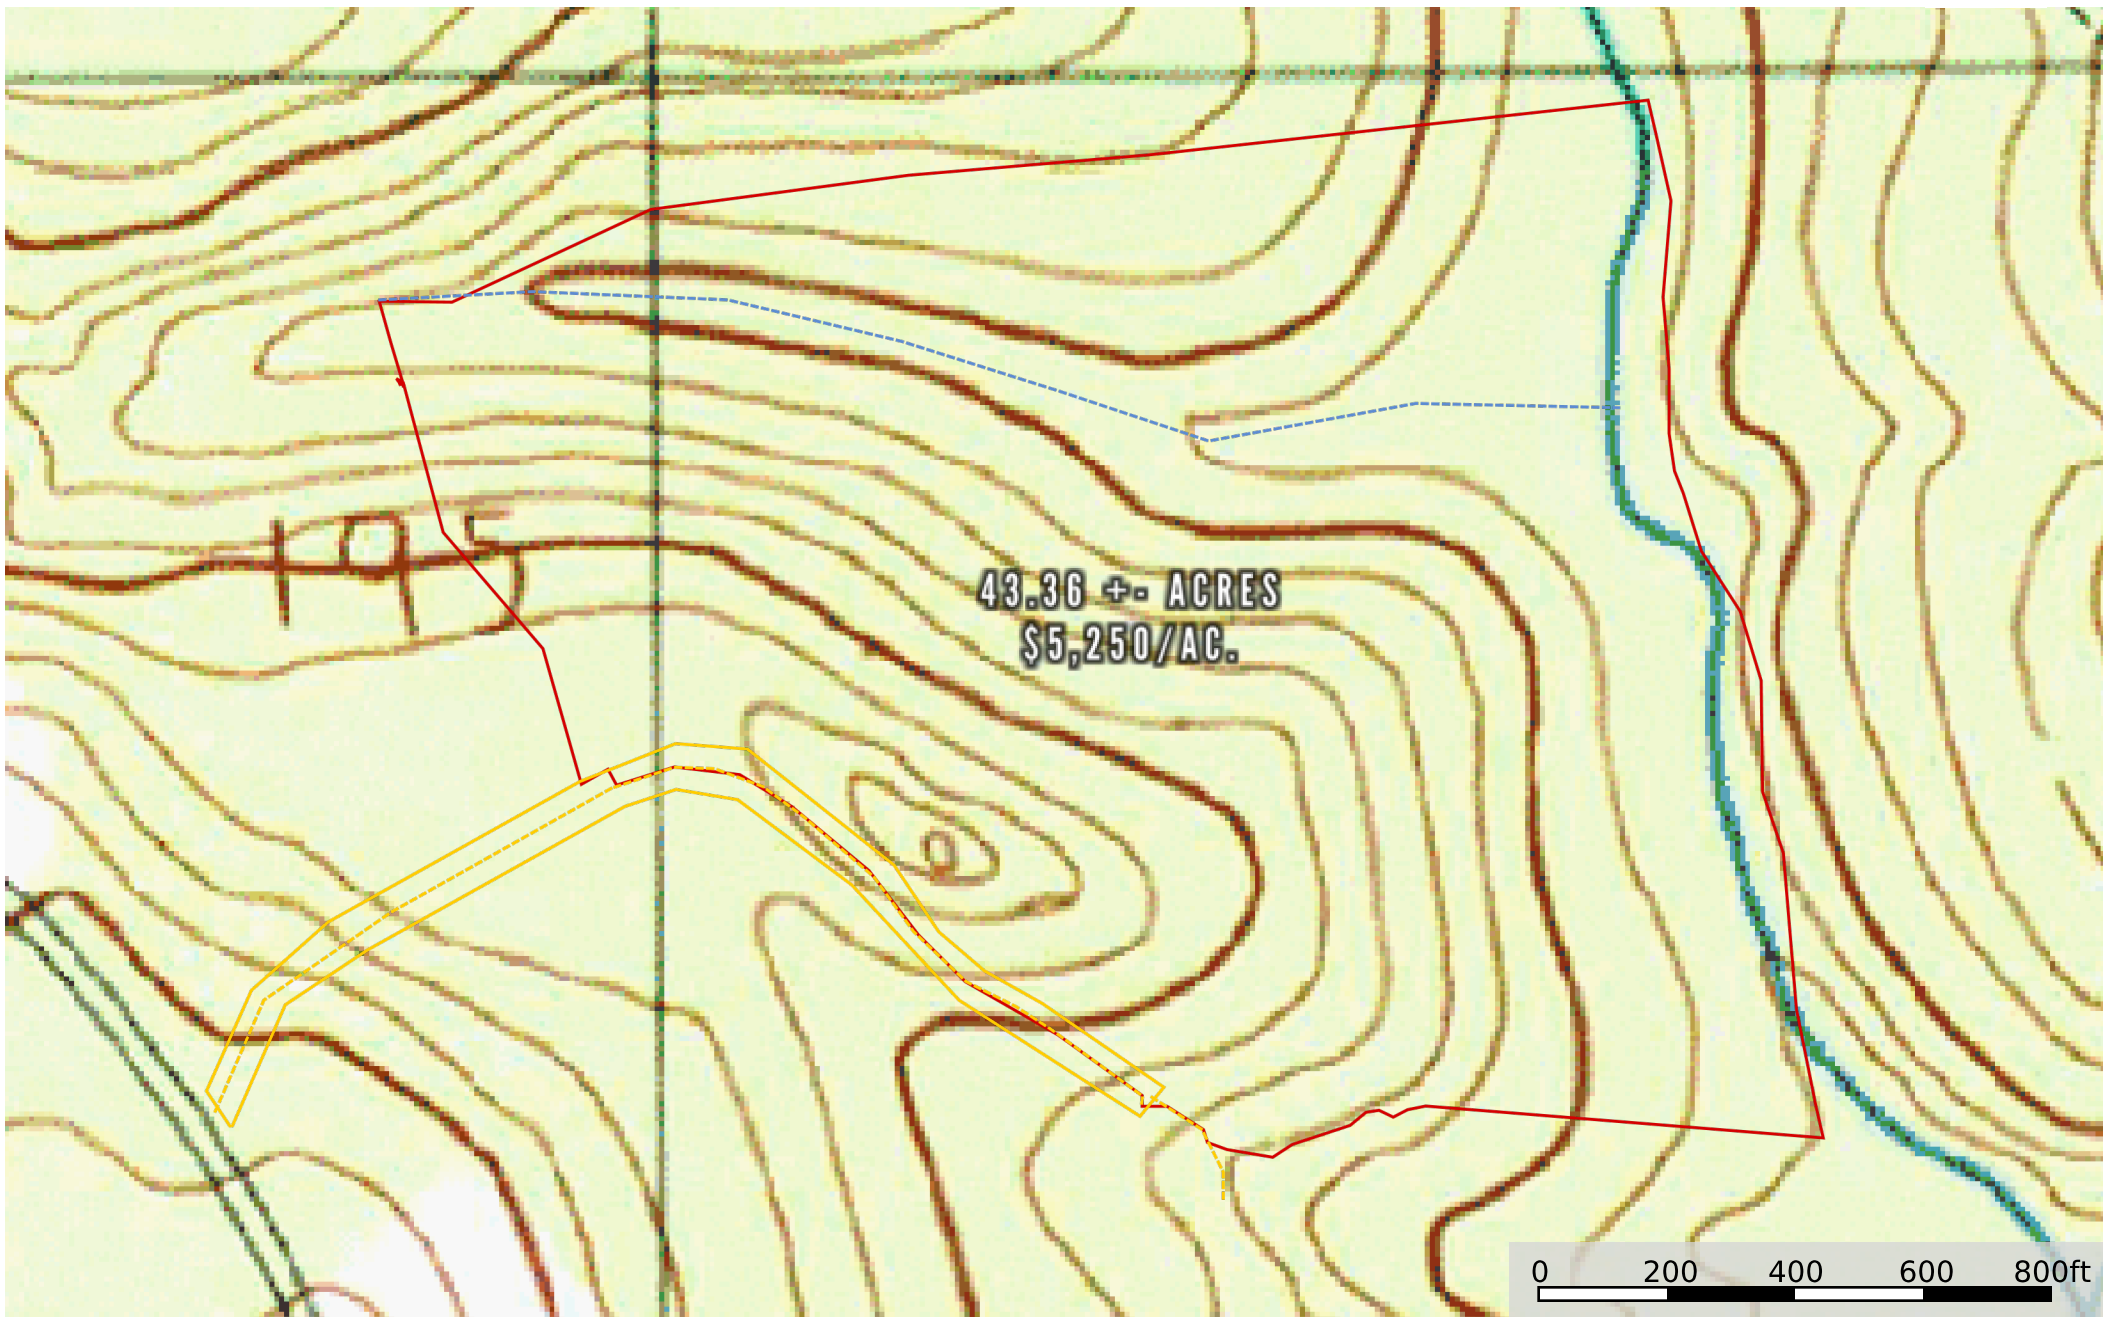

Floyd Whitestone 43.36 Acre Map

South Carolina, AC +/-

- Boundary
- Road / Trail
- Primary Road
- Stream
- 100 Year Floodplain
- 500 Year Floodplain
- Floodway
- Special
- Unmapped/ Not Included