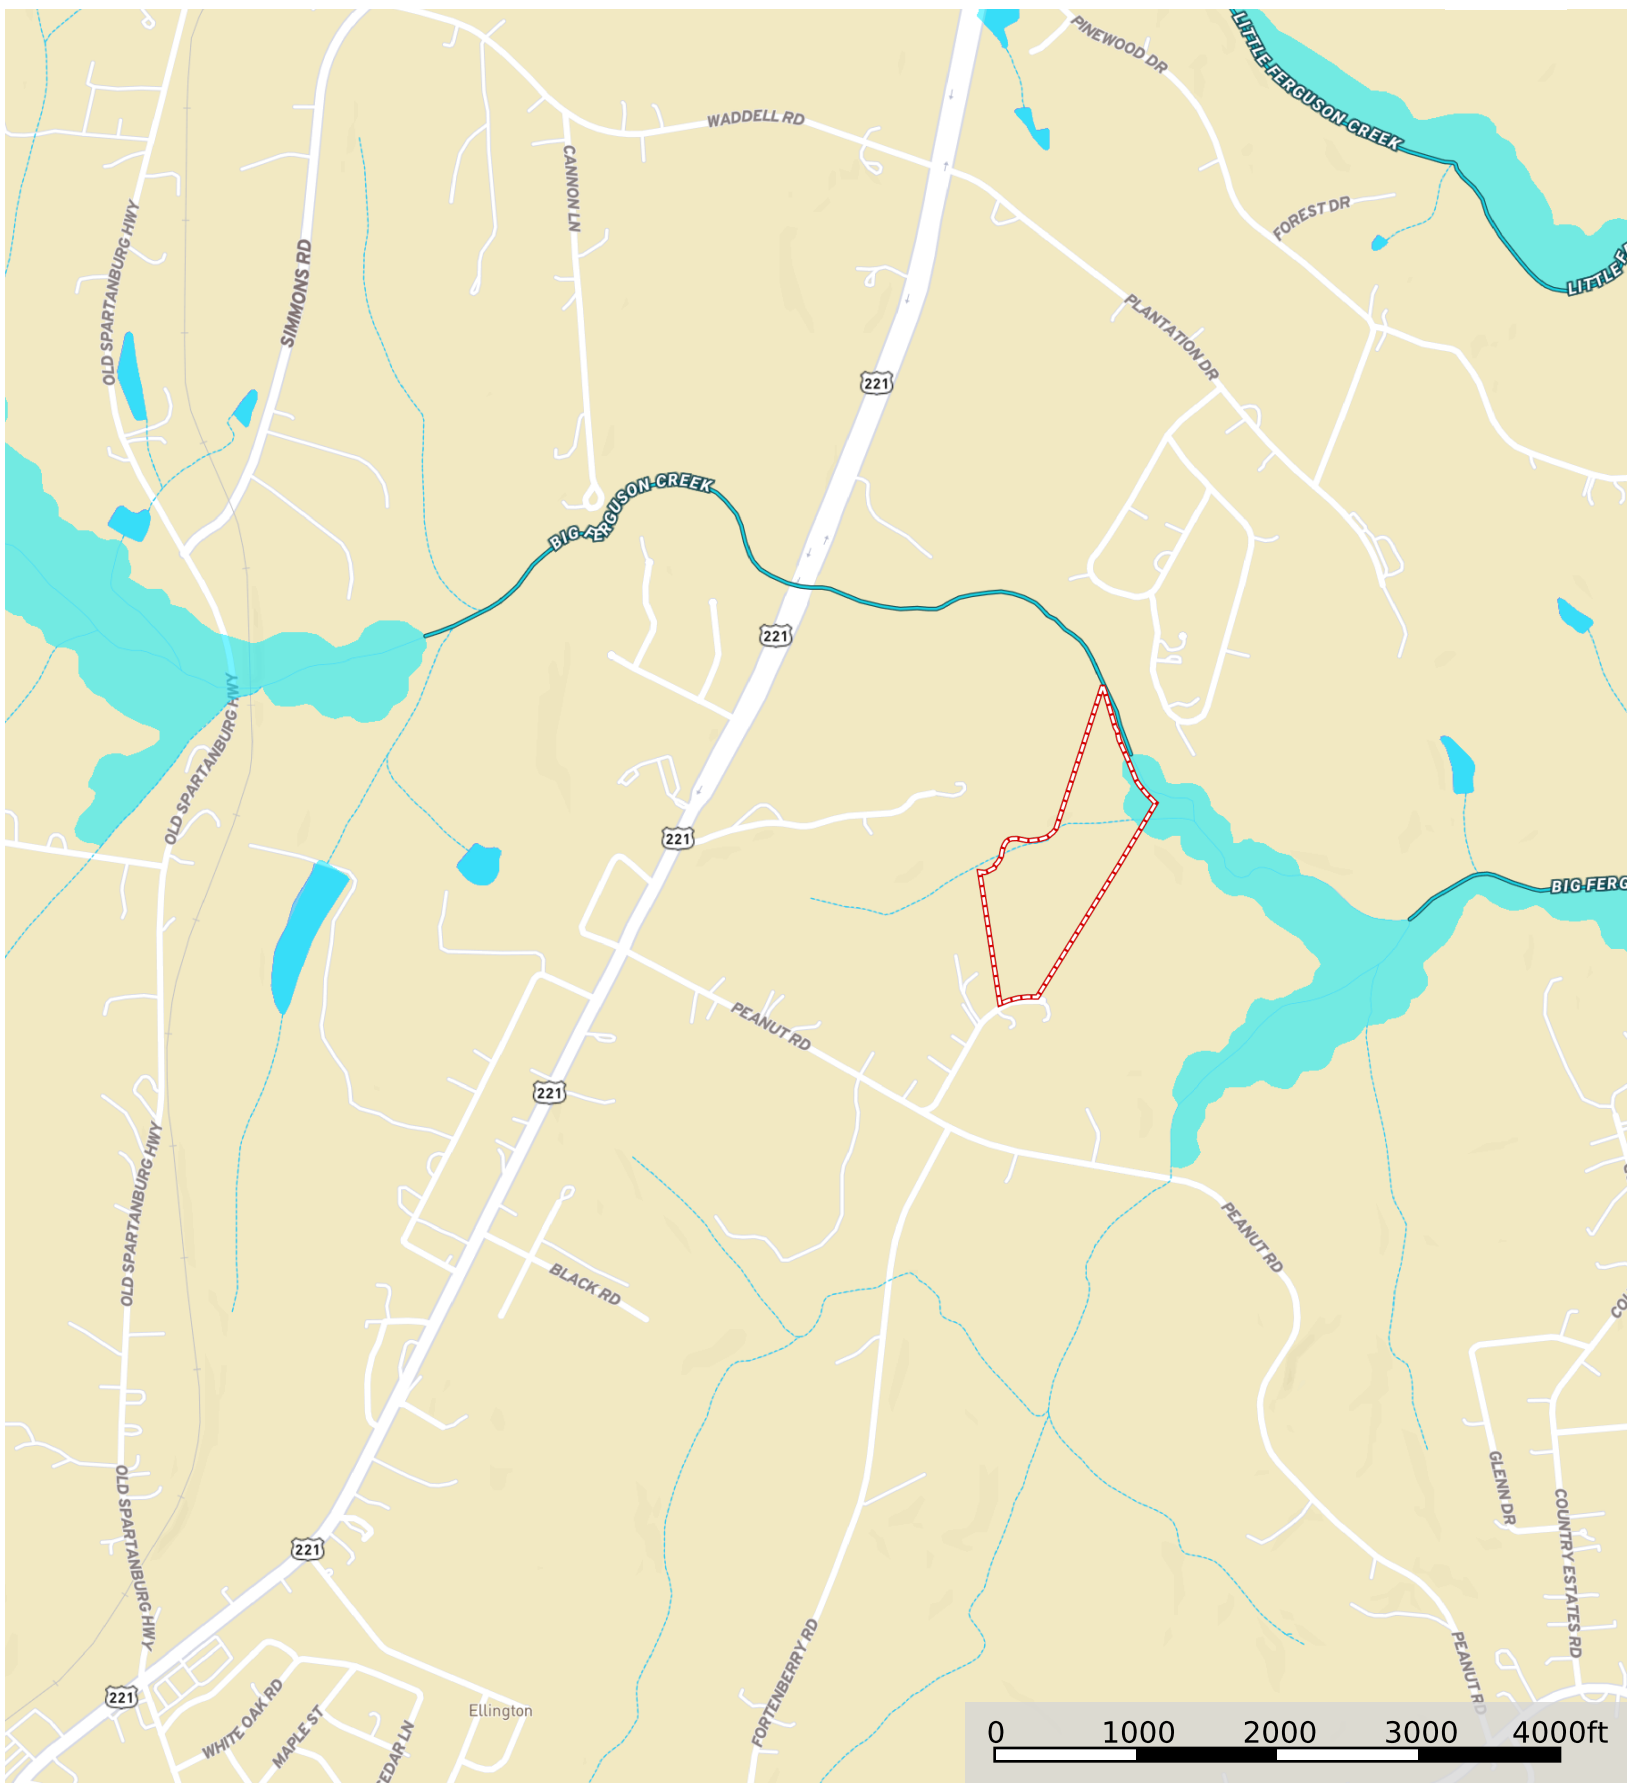

# Prince Rd

South Carolina, AC +/-

- Boundary
- Stream, Intermittent
- River/Creek
- Water Body