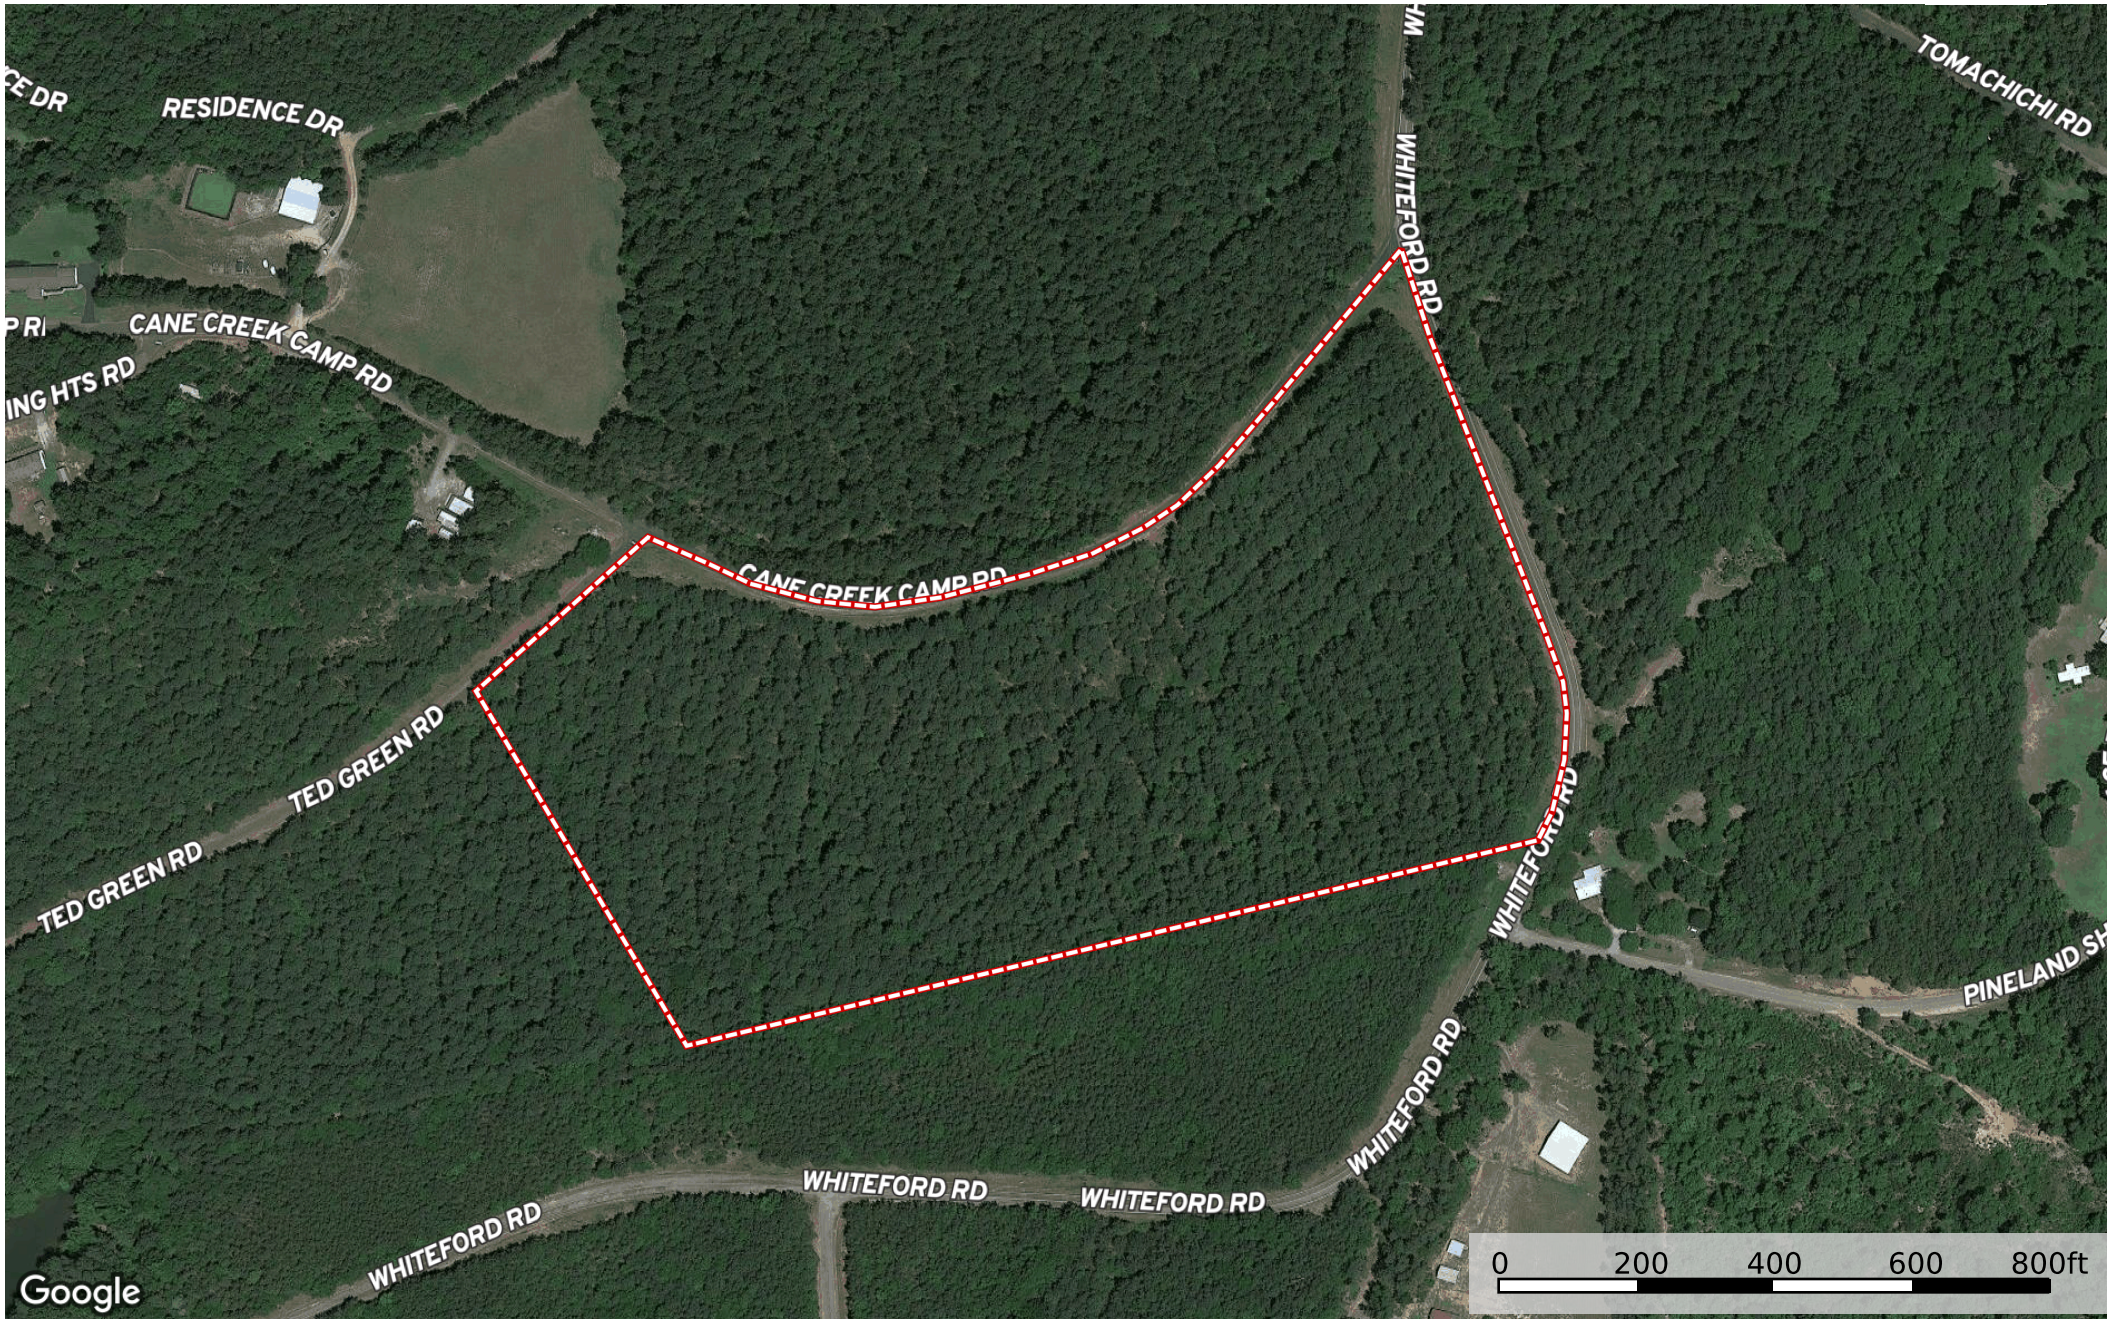

Cane Creek Camp Rd

South Carolina, AC +/-

 Boundary

Stephen Glenn

 The information contained herein was obtained from sources deemed to be reliable. MapRight Services makes no warranties or guarantees as to the completeness or accuracy thereof.