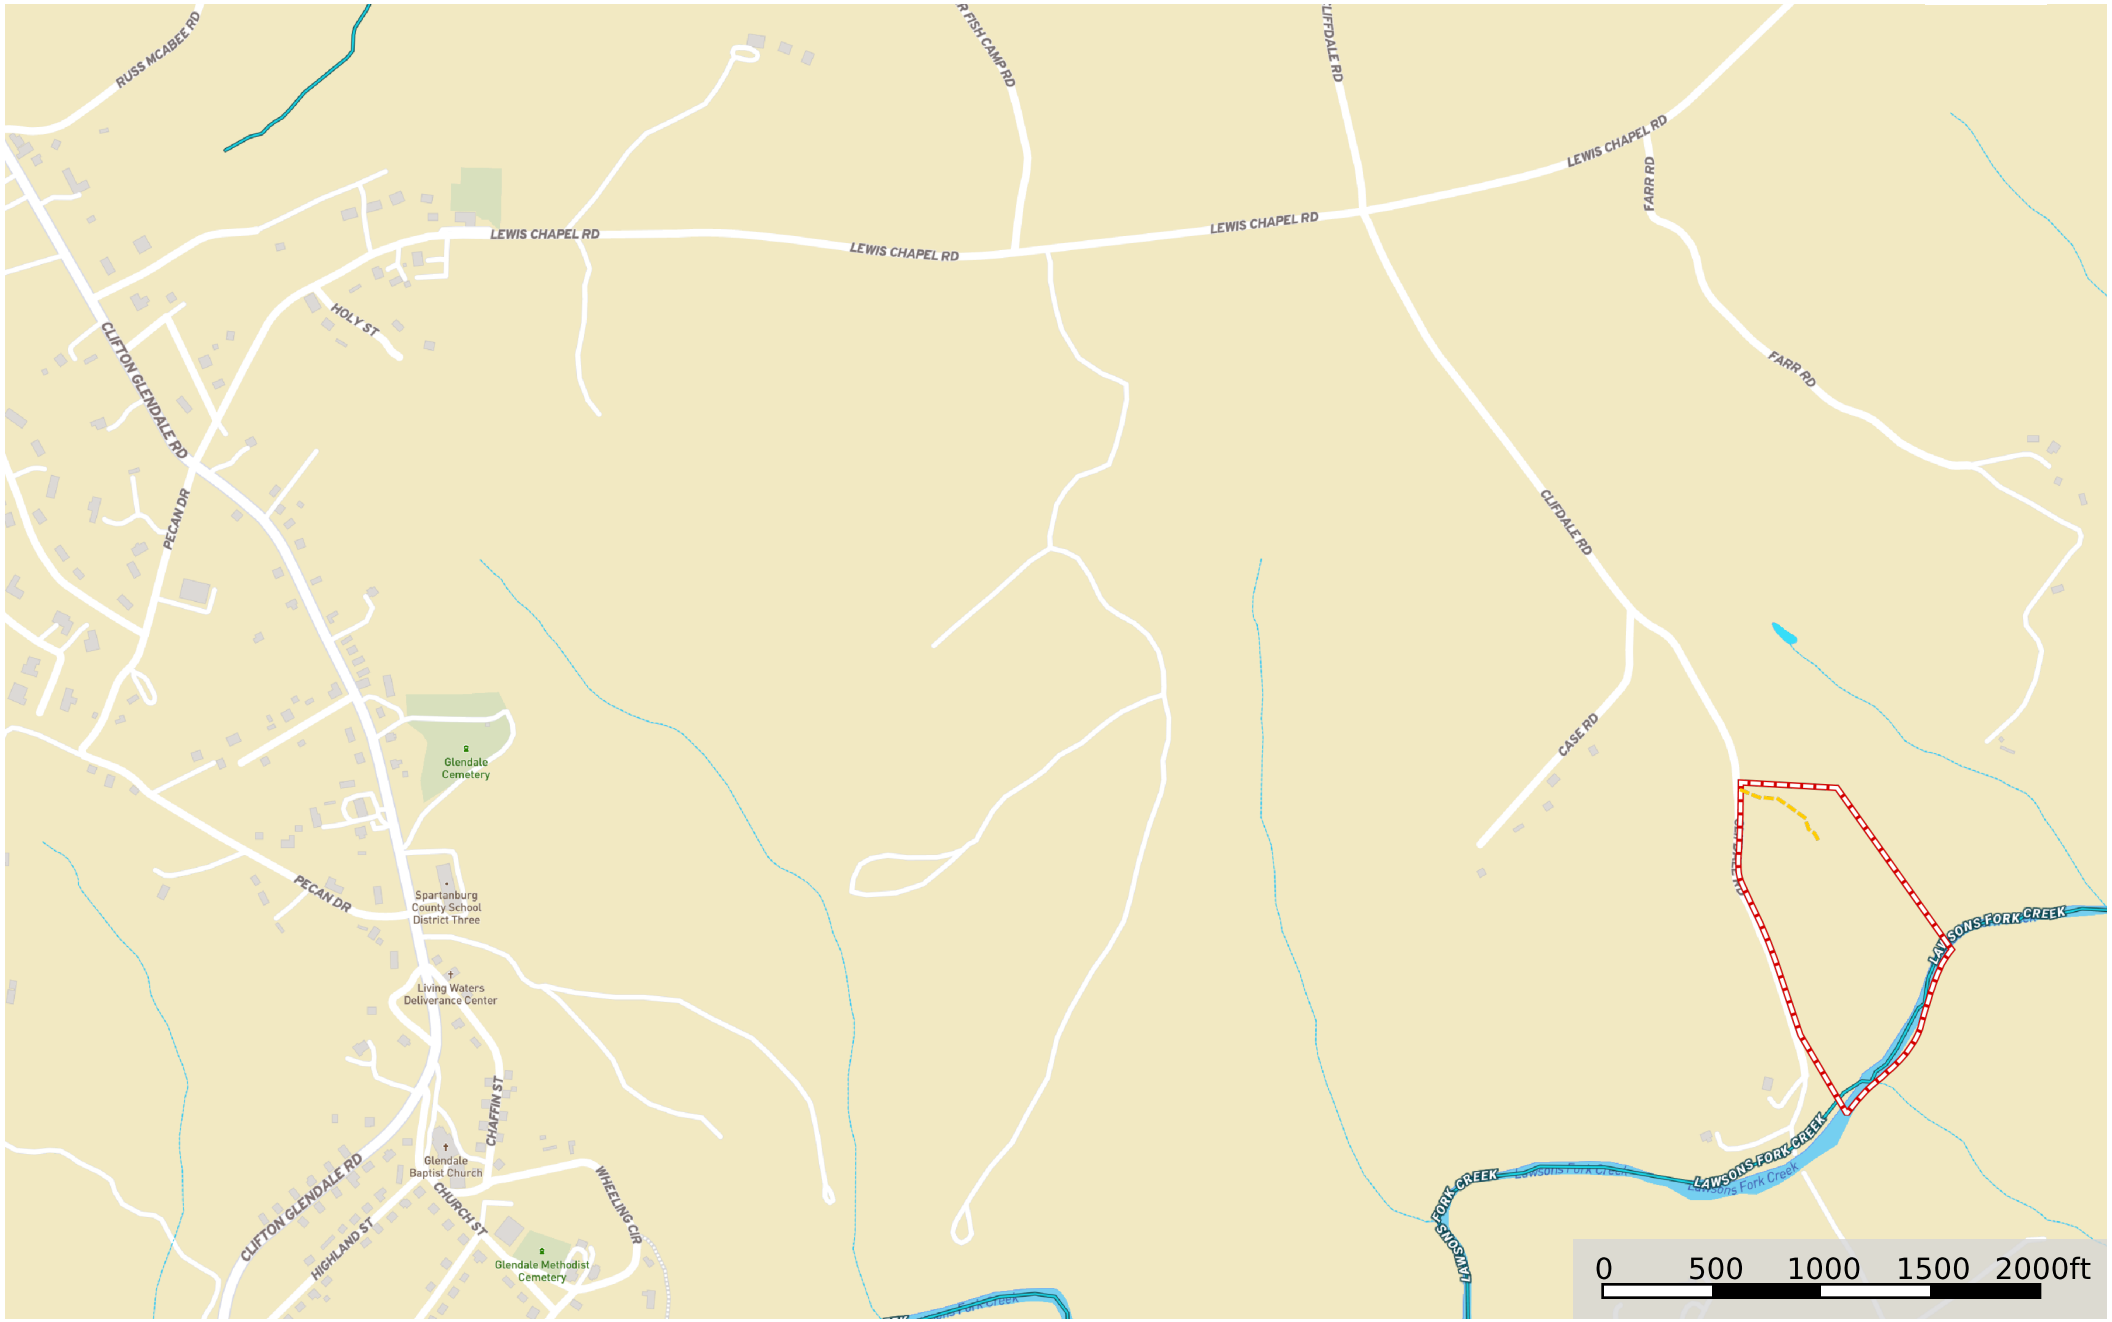

Clifdale Rd

South Carolina, AC +/-

- Road / Trail
- Boundary
- Stream, Intermittent
- River/Creek
- Water Body