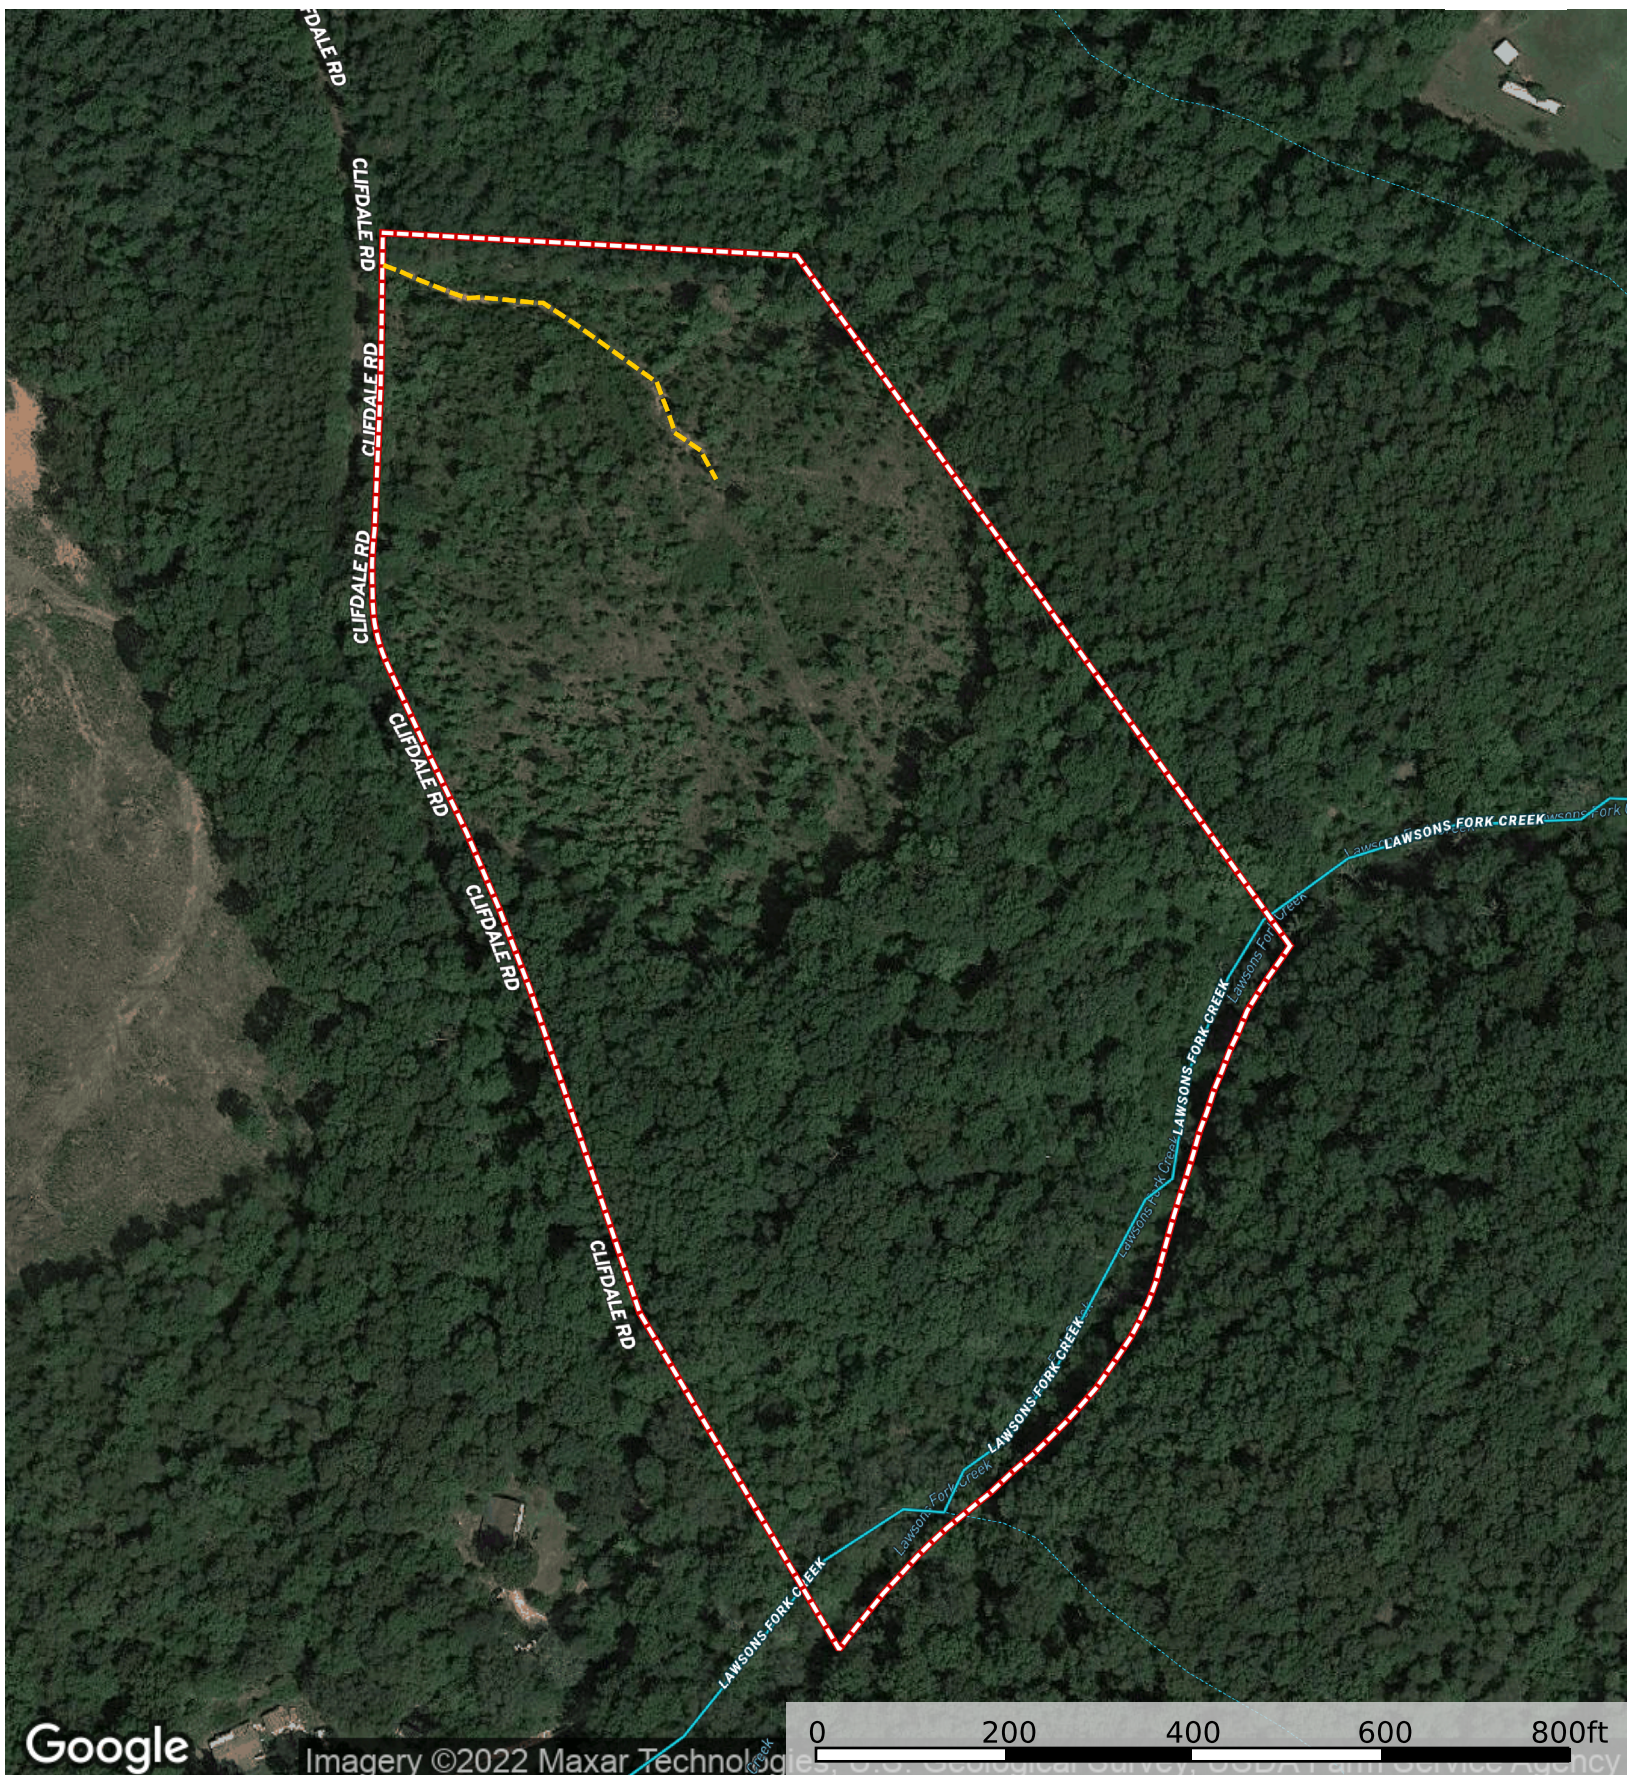

# Clifdale Rd

South Carolina, AC +/-

Google

Imagery ©2022 Maxar Technologies, Inc. Geological Survey, USDA, and other agencies

- Road / Trail
- Boundary
- Stream, Intermittent
- River/Creek
- Water Body

Stephen Glenn

**M** The information contained herein was obtained from sources deemed to be reliable. MapRight Services makes no warranties or guarantees as to the completeness or accuracy thereof.