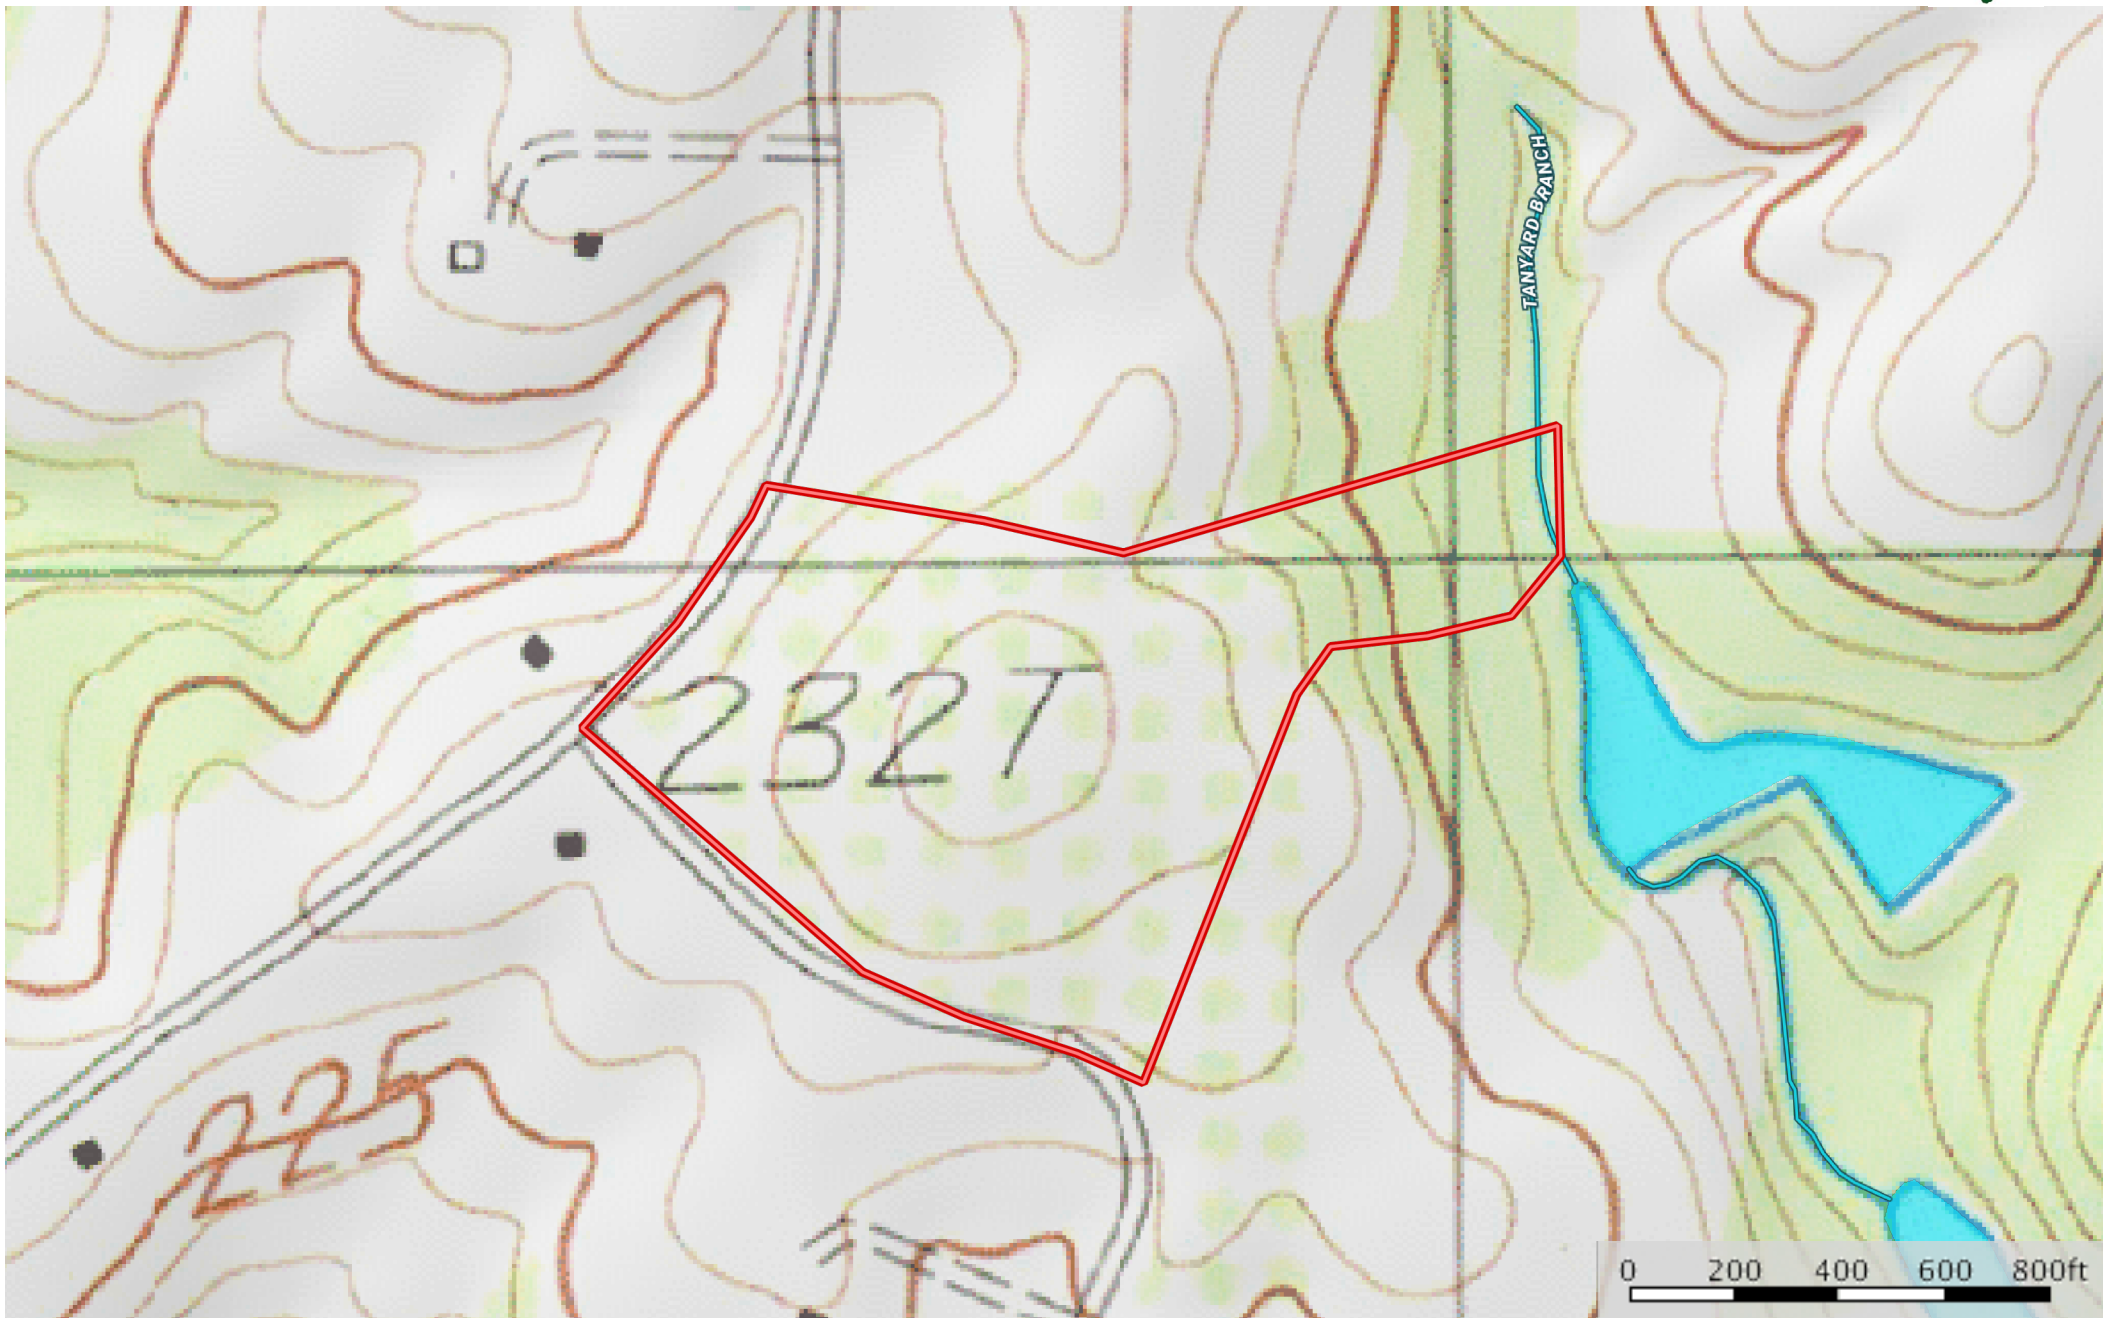

Gelband

Spartanburg County, South Carolina, 18 AC +/-

-  Boundary 3
-  Stream, Intermittent
-  River/Creek
-  Water Body