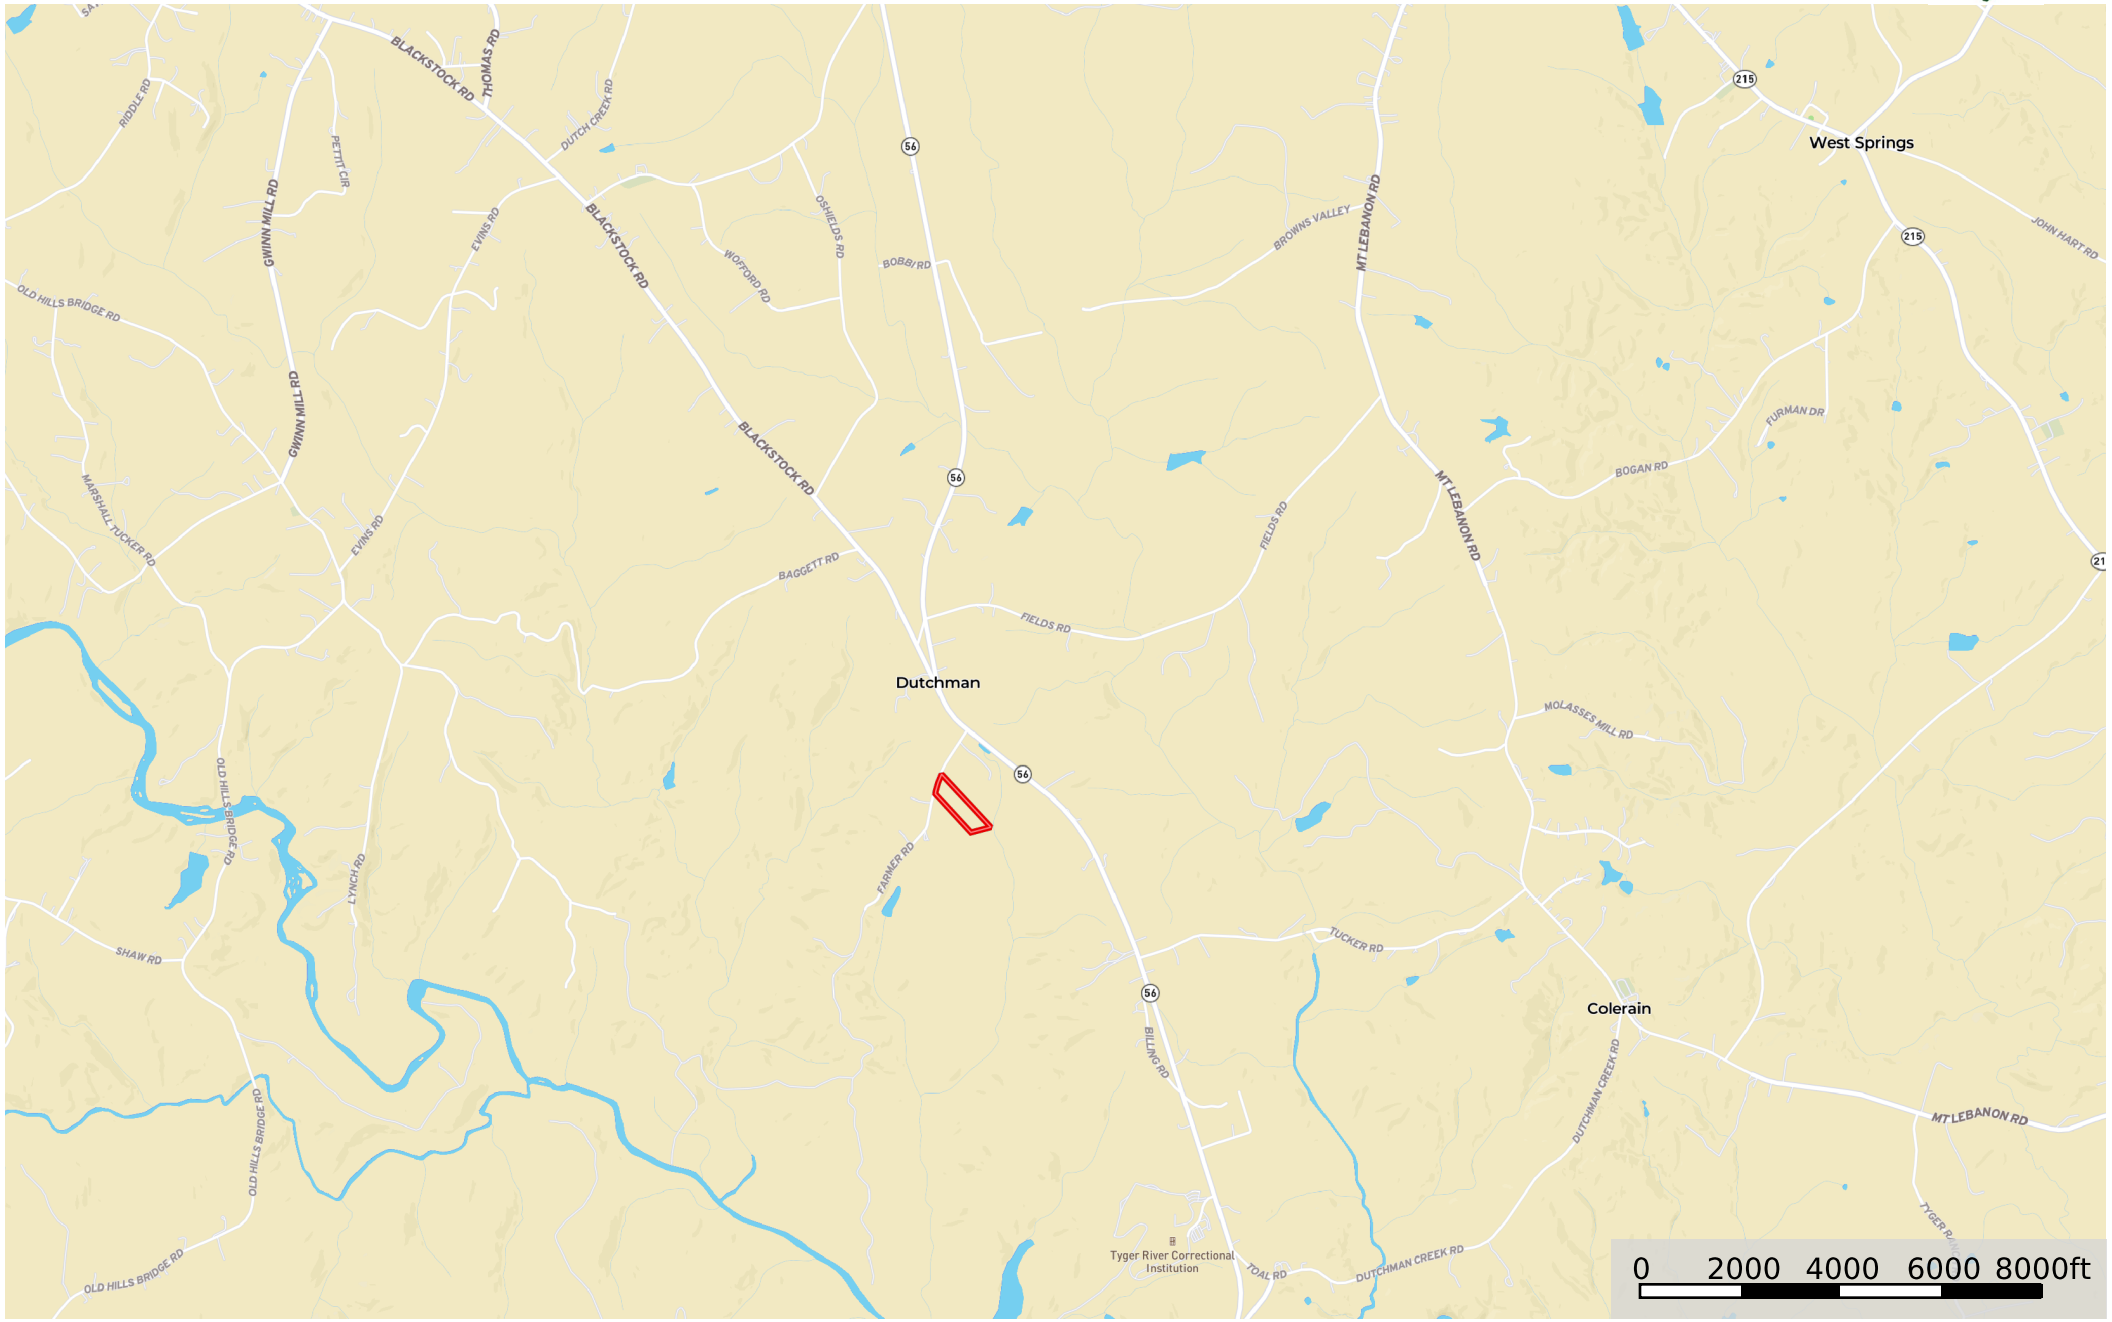

# Guy

Spartanburg County, South Carolina, 10 AC +/-

 Boundary