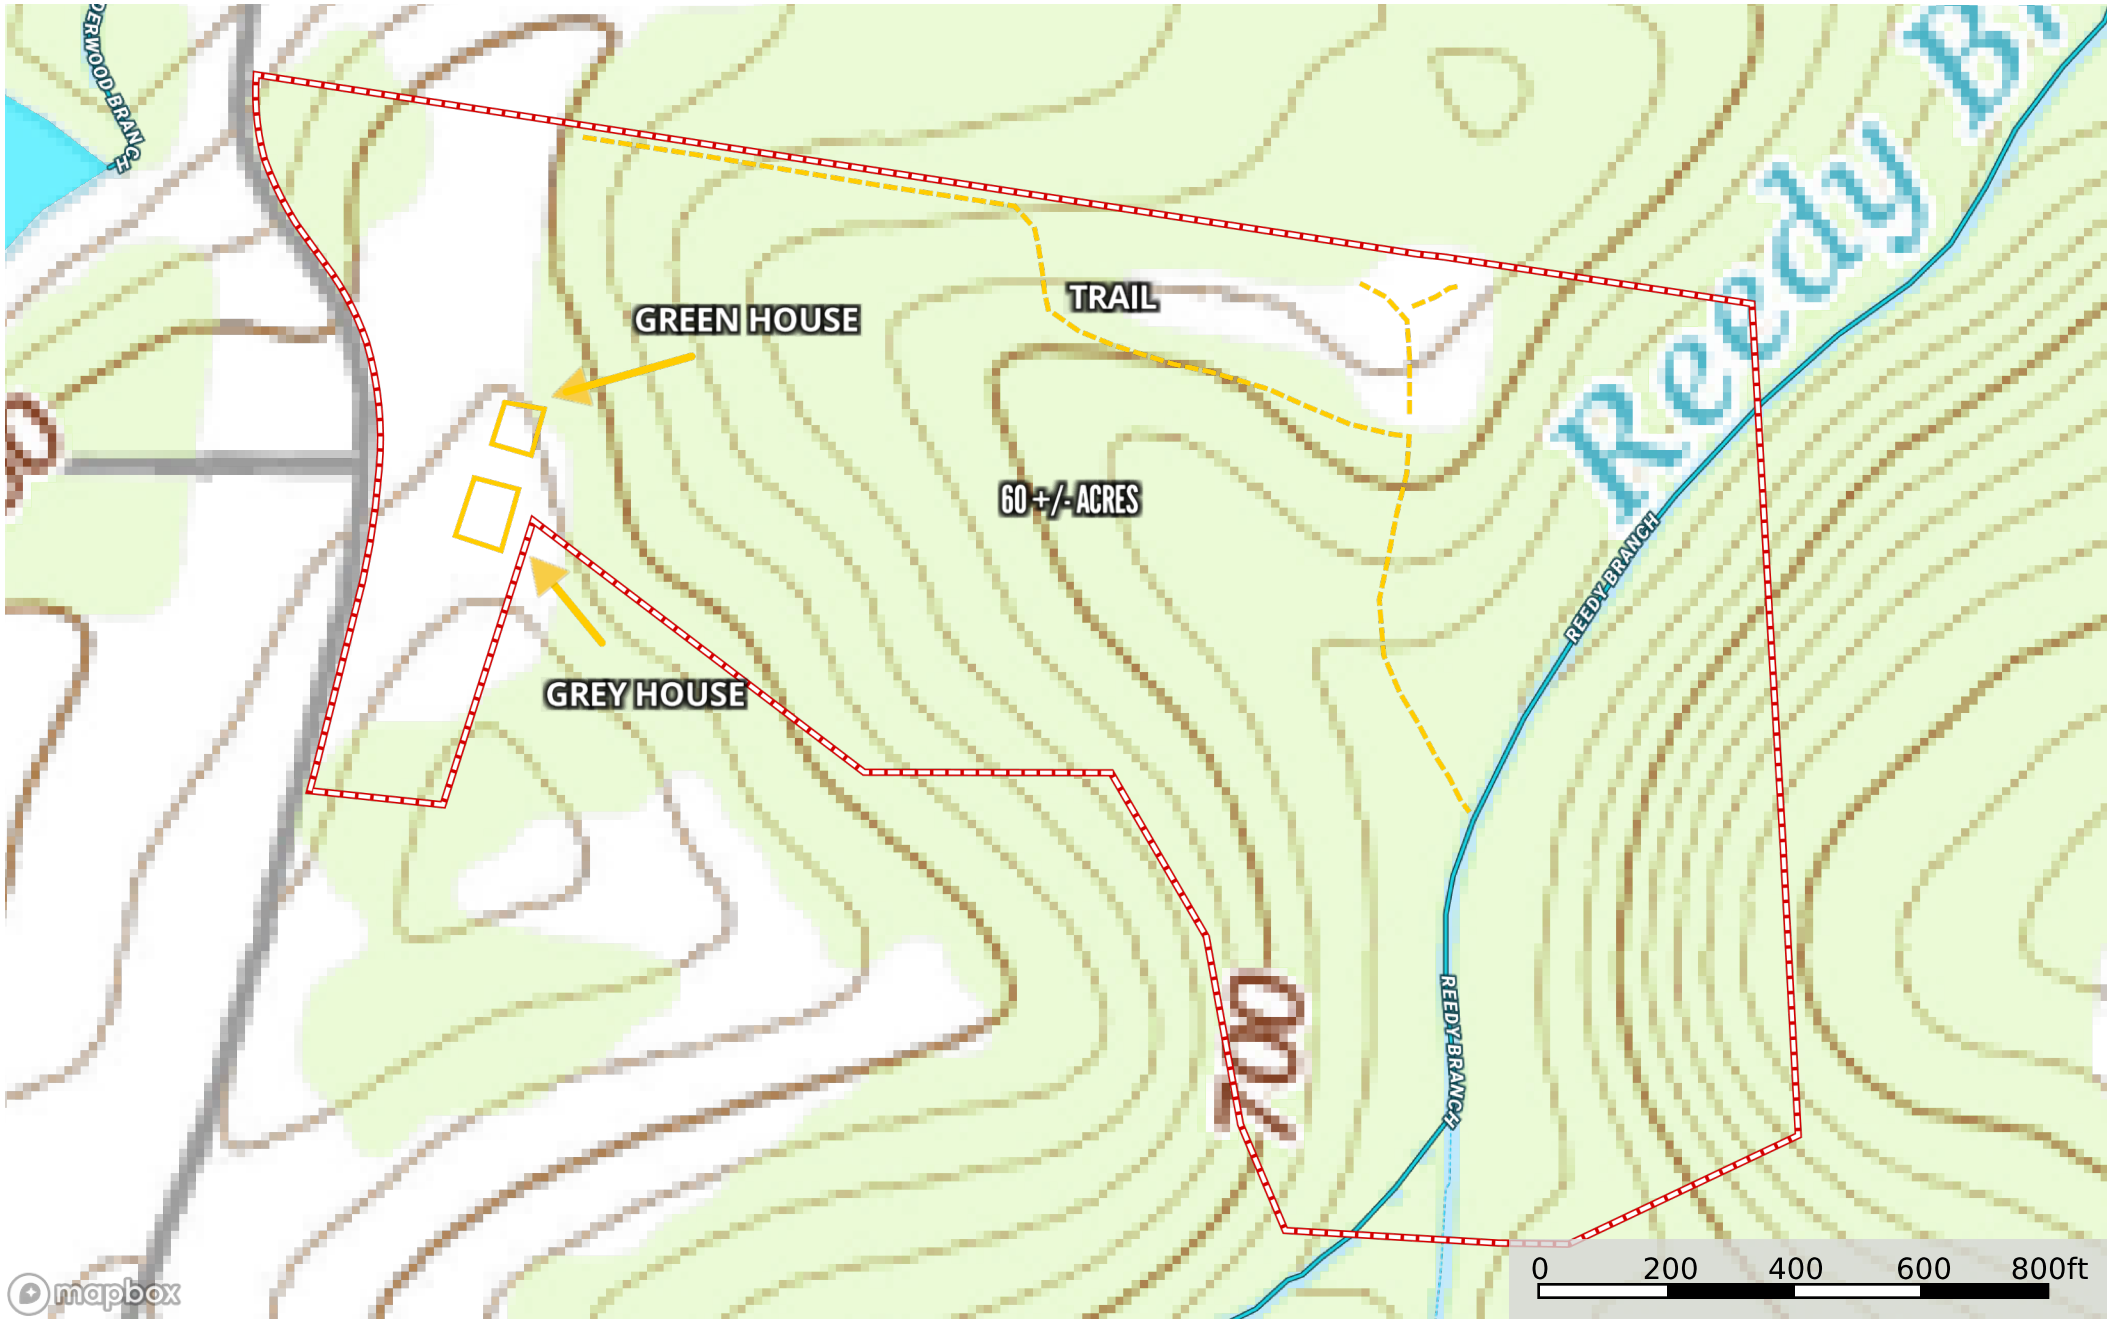

# Old Canaan Rd South Carolina, AC +/-

- Direction
- - - Road / Trail
- Primary Road
- Boundary
- - - Stream, Intermittent
- River/Creek
- Water Body