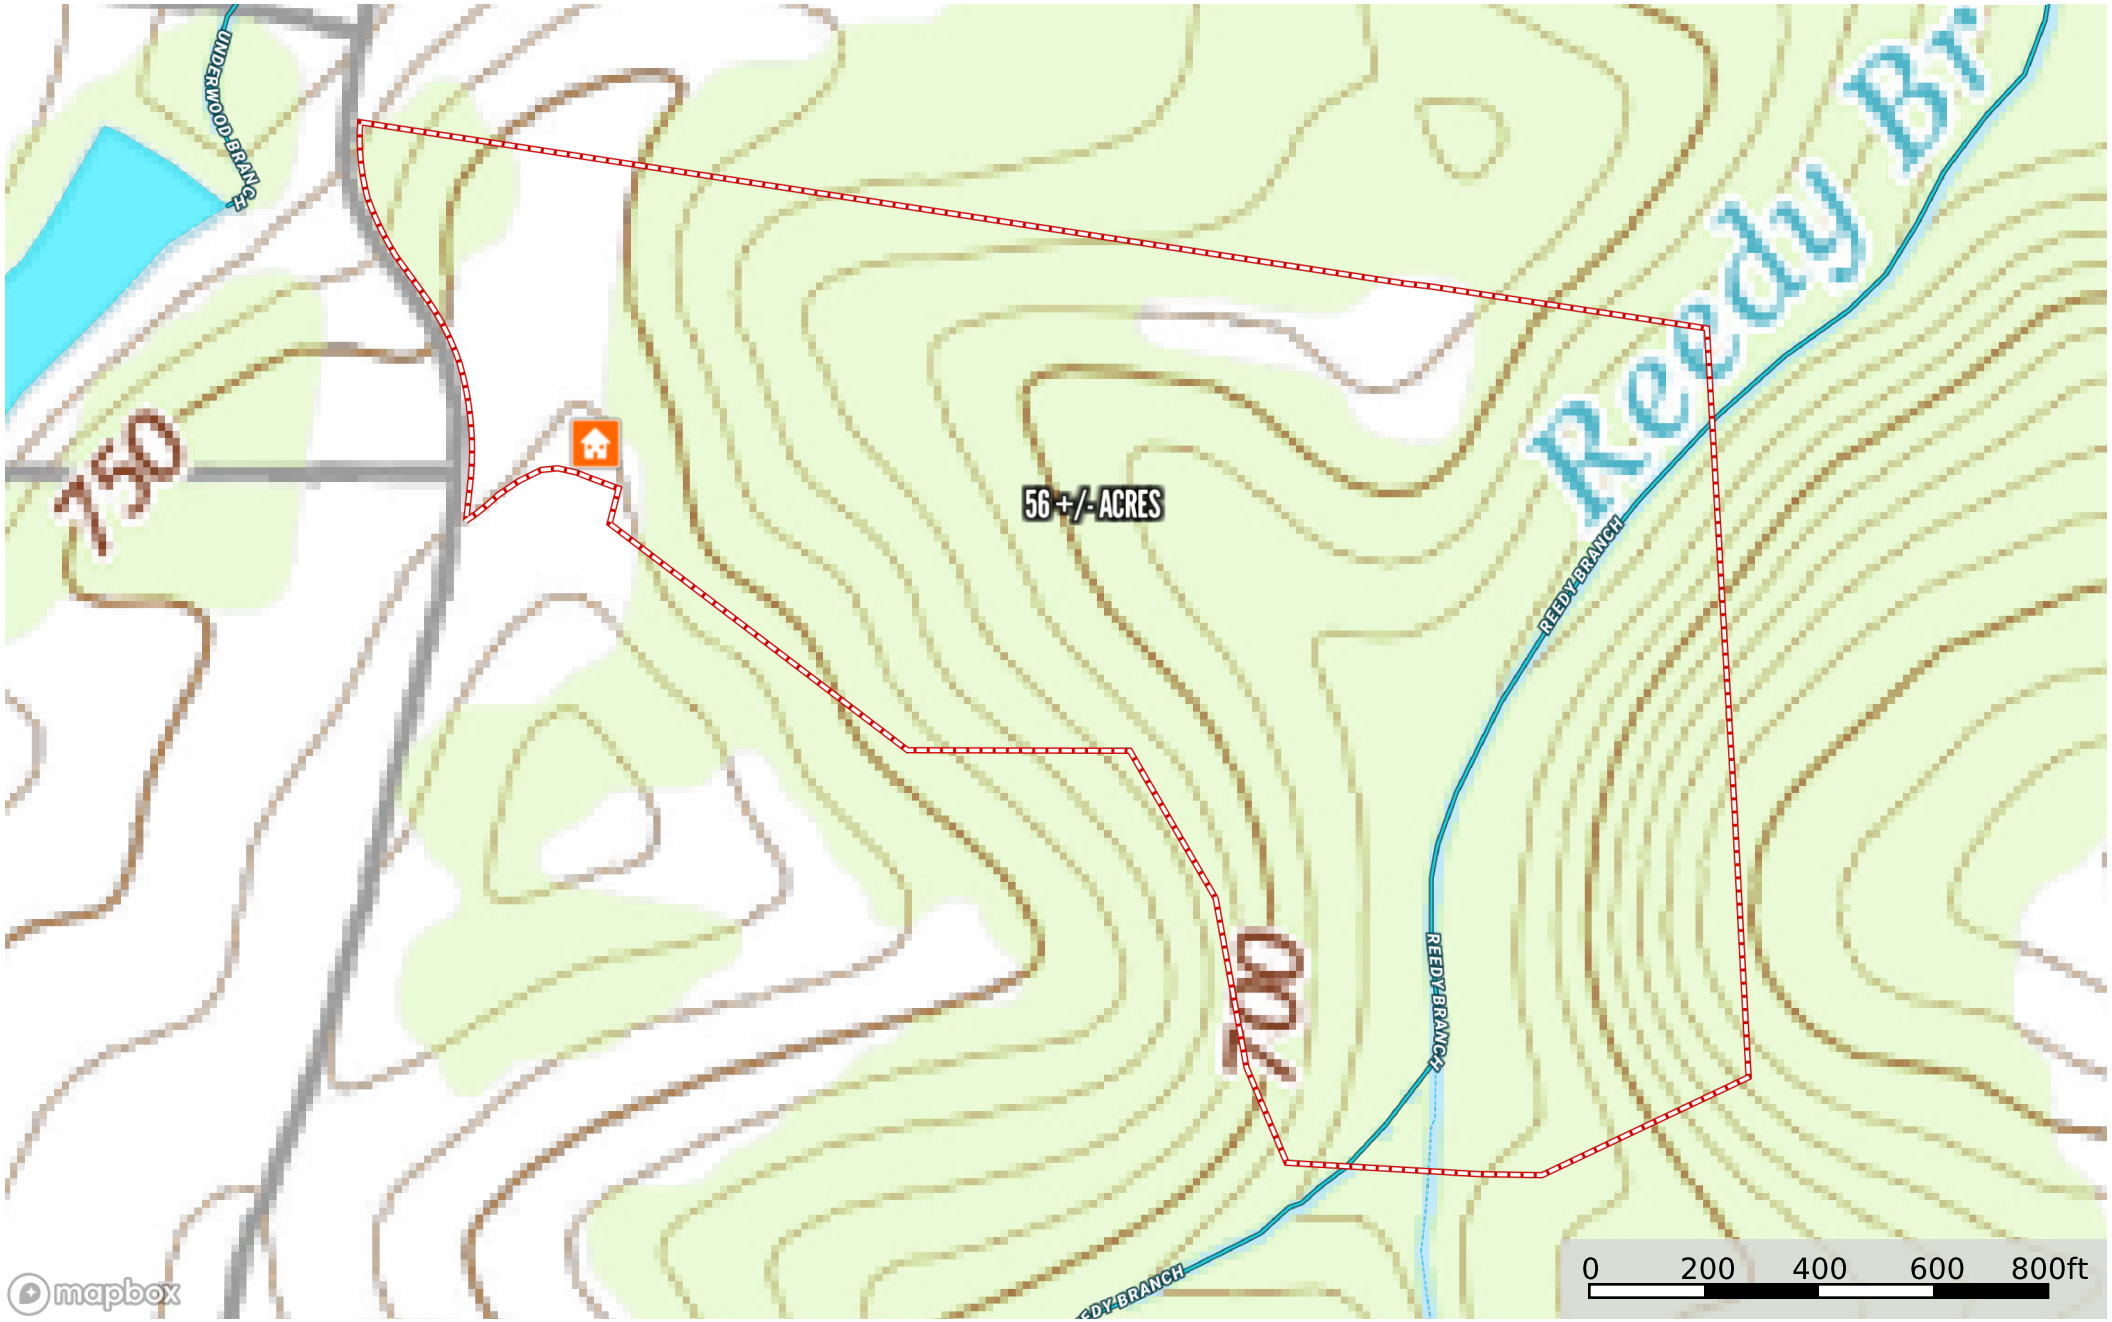

Old Canaan Rd South Carolina, AC +/-

- House
- Boundary
- Stream, Intermittent
- River/Creek
- Water Body

Stephen Glenn

The information contained herein was obtained from sources deemed to be reliable. MapRight Services makes no warranties or guarantees as to the completeness or accuracy thereof.