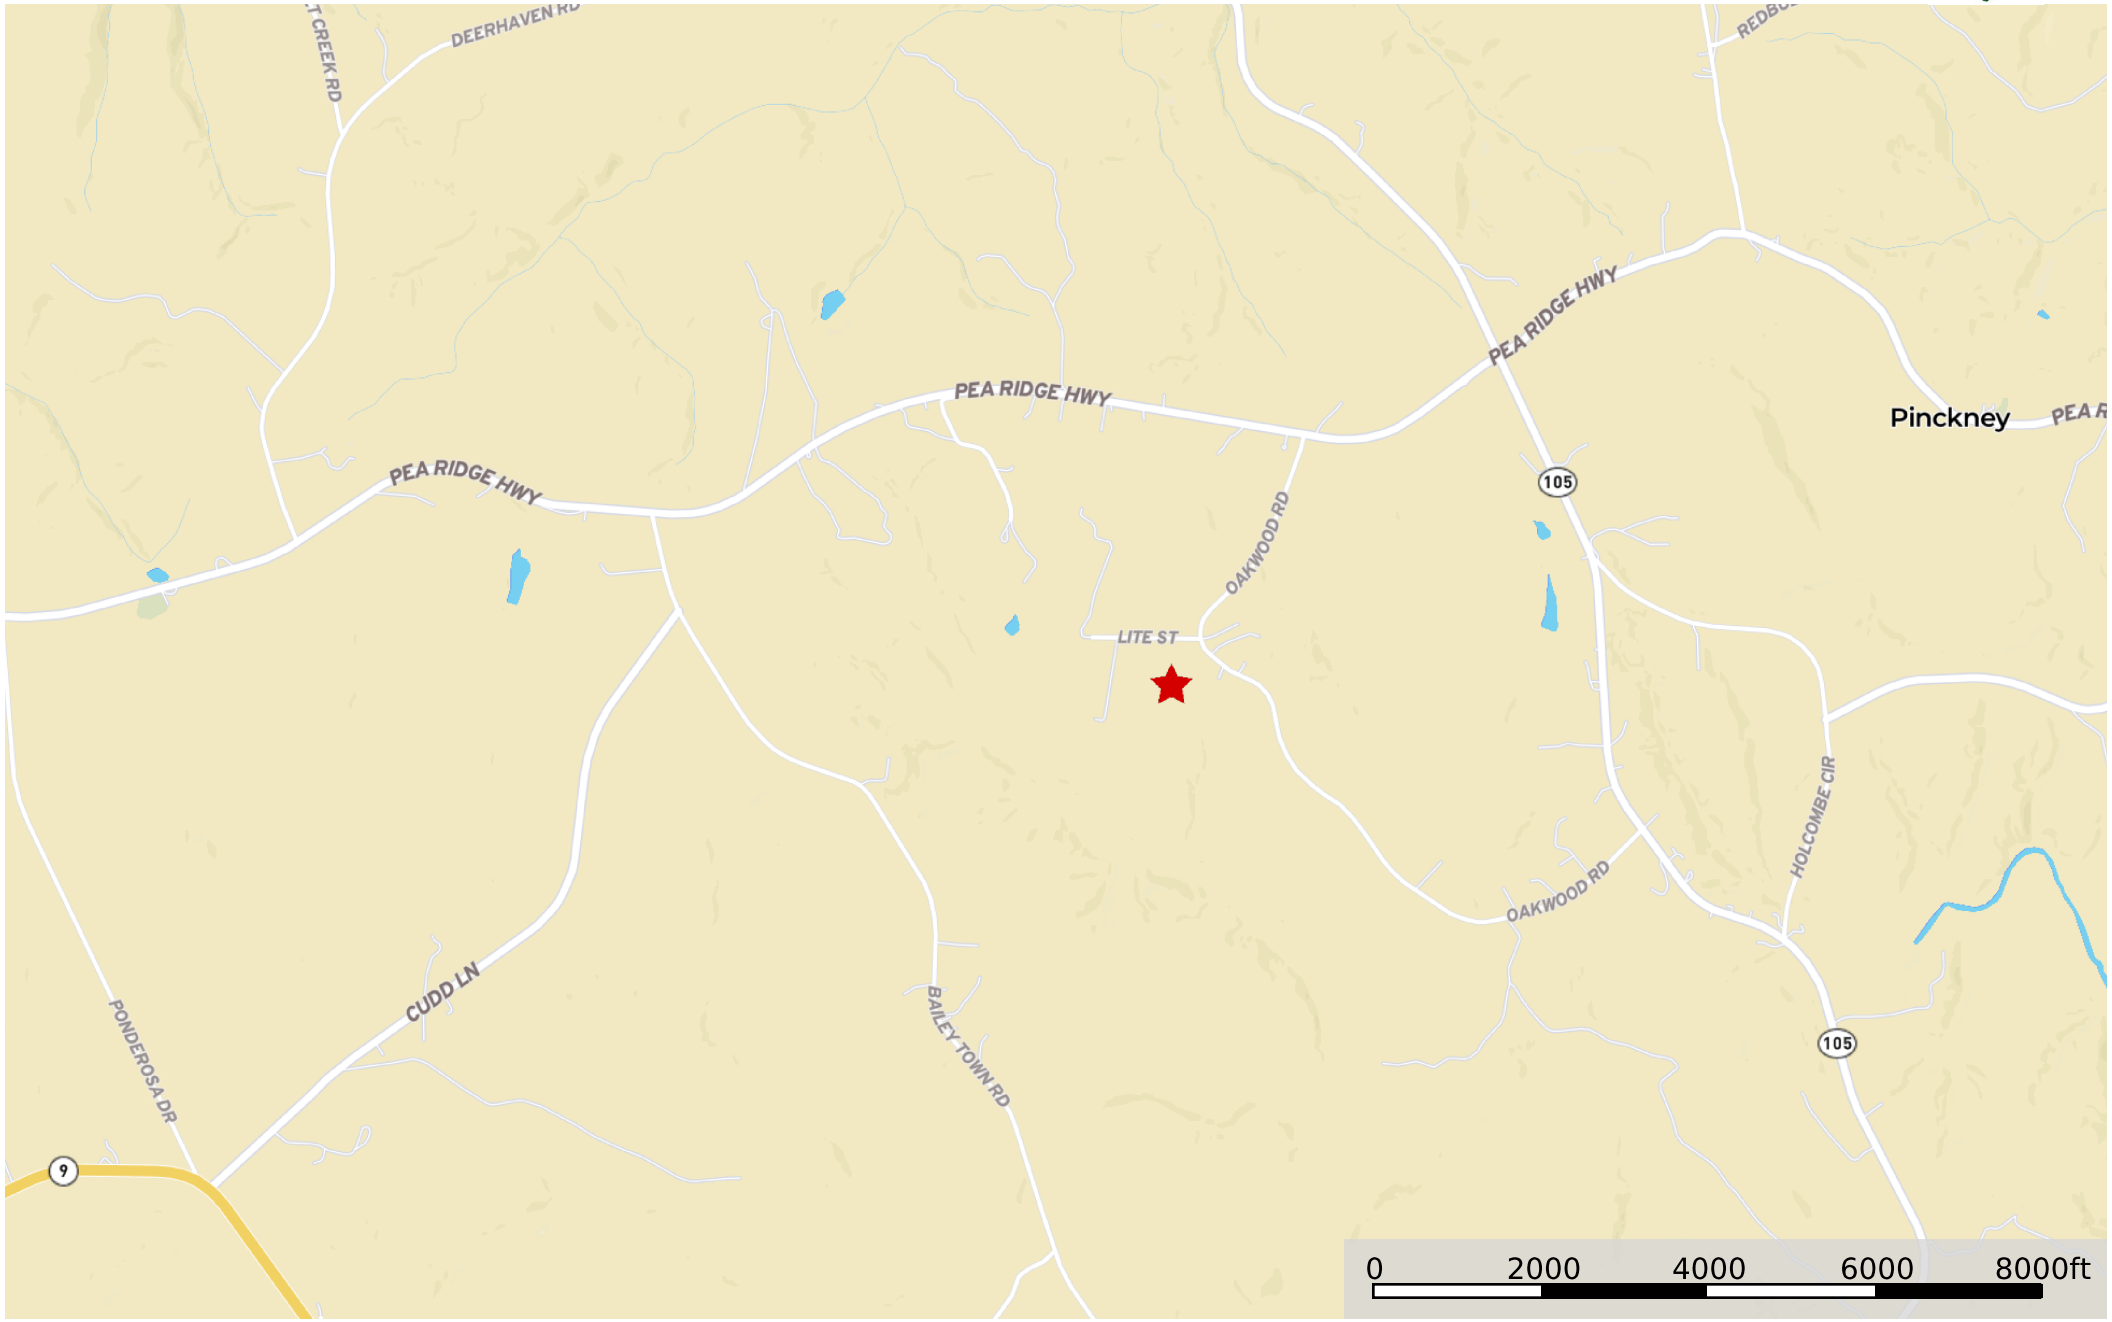

# Hutt

Union County, South Carolina, 21.4 AC +/-

★ 21.4 Acres