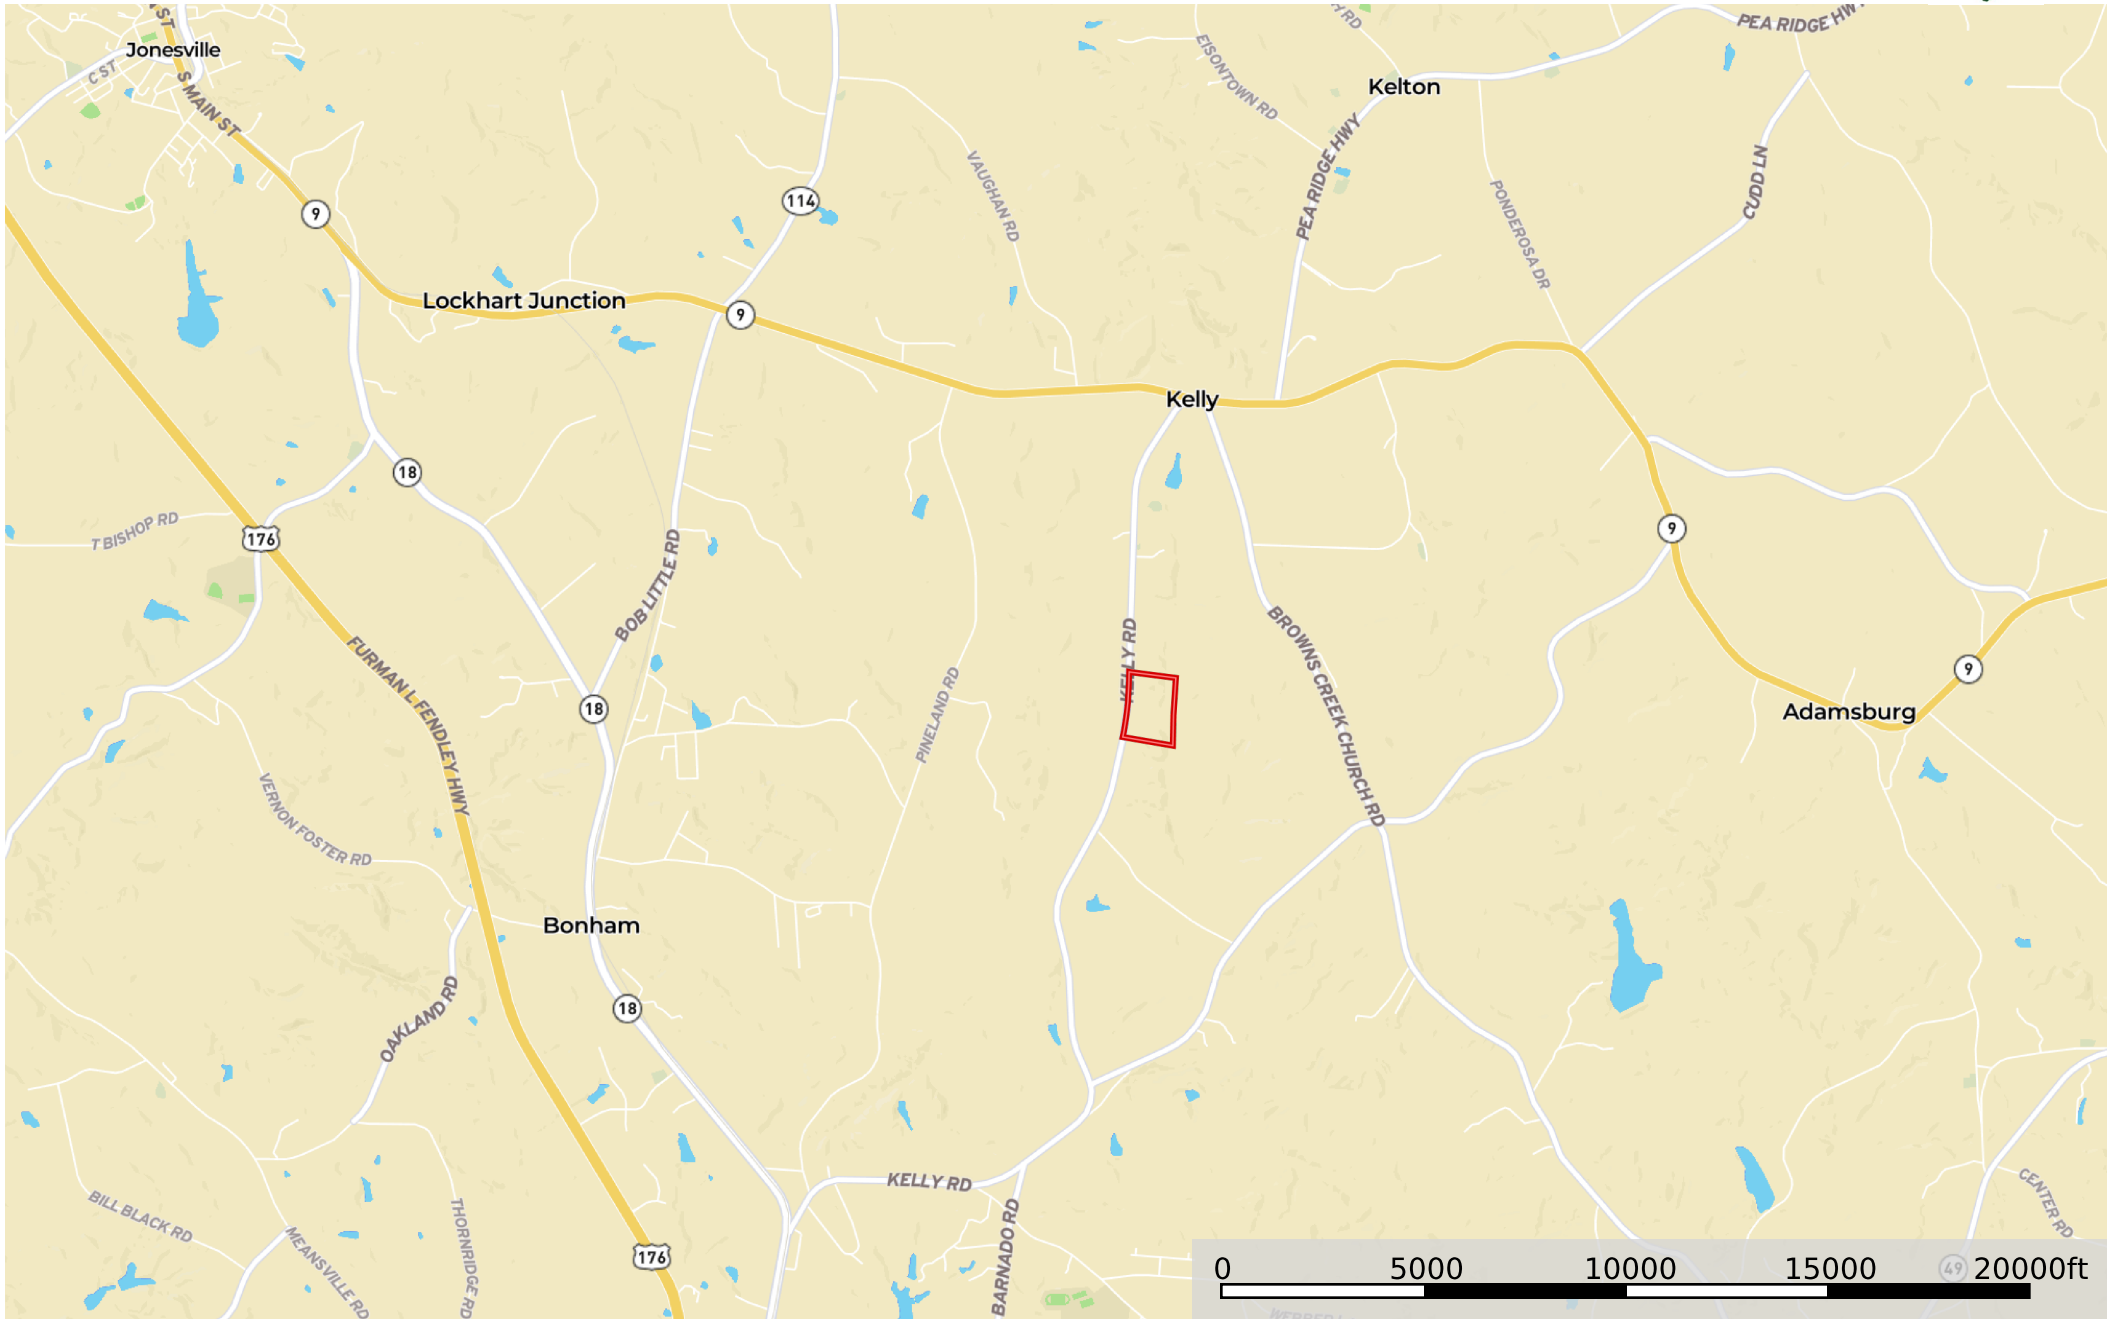

Bethlehem Creek Tracts

Union County, South Carolina, 45.15 AC +/-

 Boundary