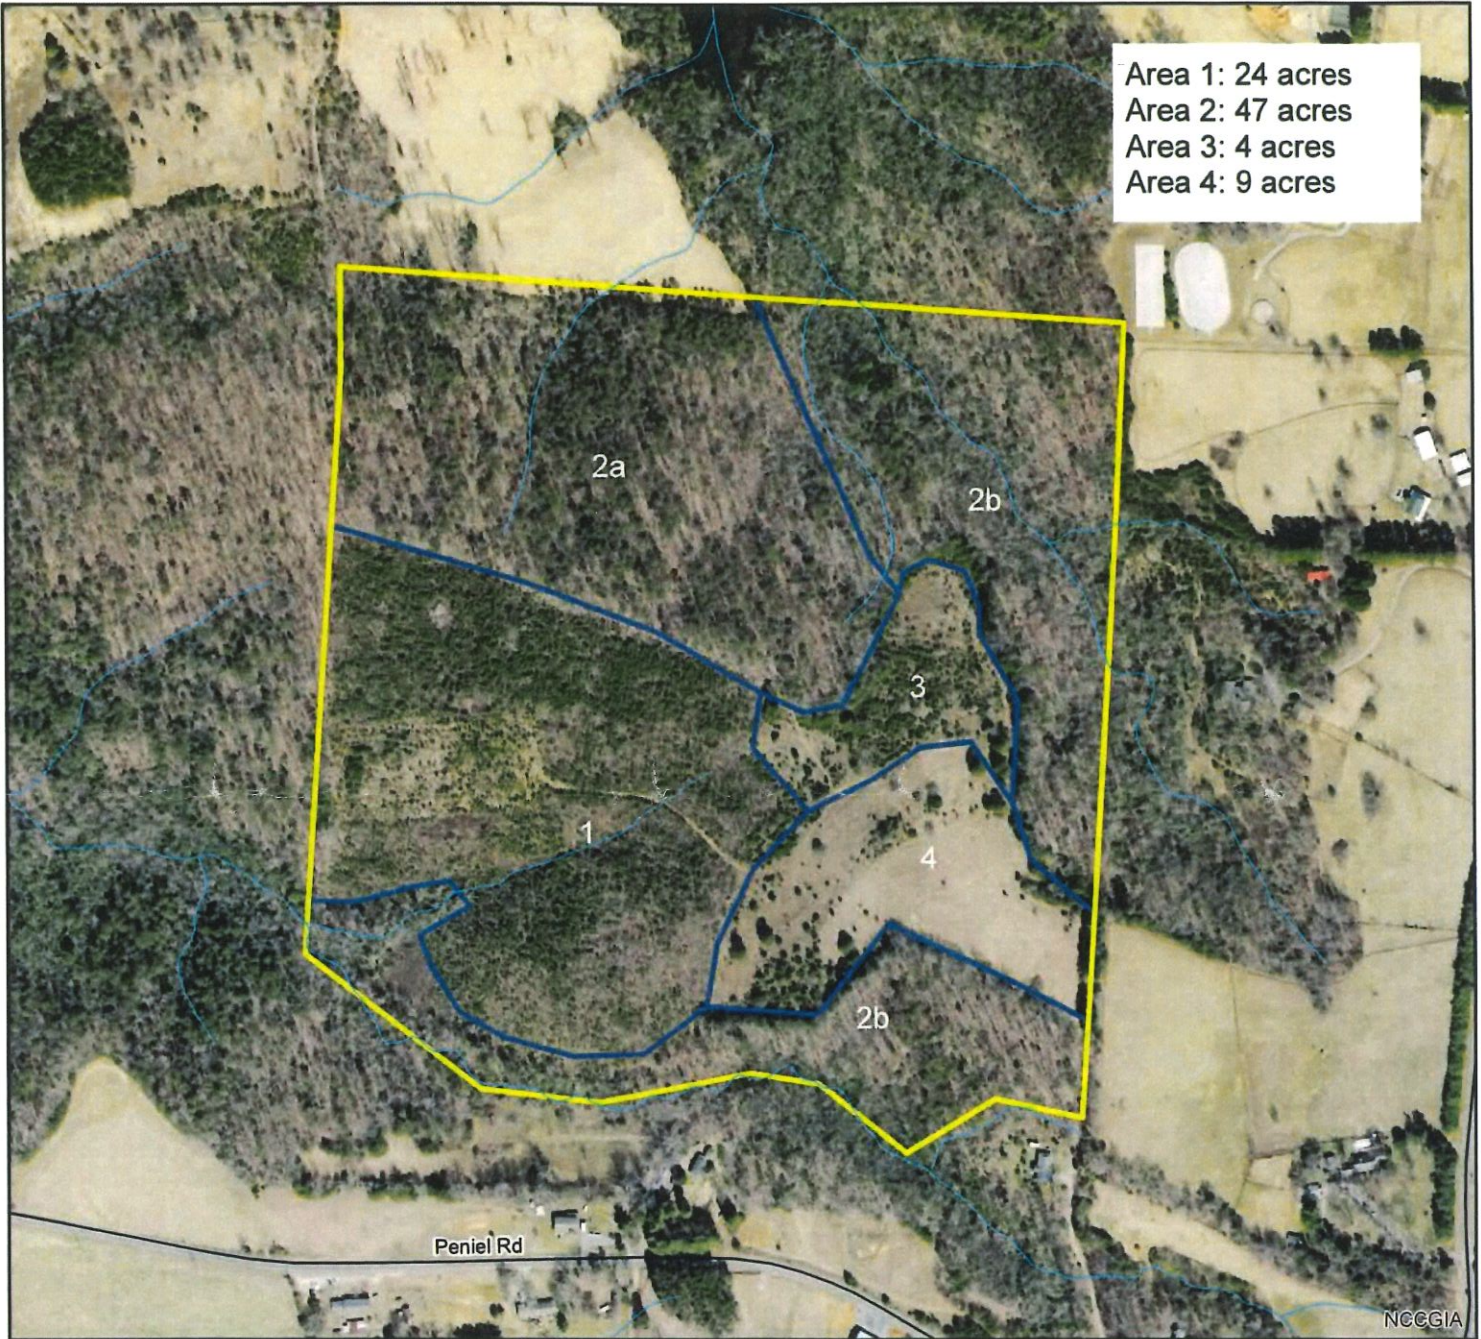

N.C. Forest Service Forest Management Map

All Boundaries and Features are Approximated

Area 1: 24 acres
Area 2: 47 acres
Area 3: 4 acres
Area 4: 9 acres

NCCGIA

Landowner: Seals Burdell
Located in: Polk County
N 35°14.390', W 82°8.420'
Photo: 2015
Total Area: 84 acres

Legend

-  Streams
-  Boundary
-  Cover Type

Drawn By: Jameson Boone
Date Drawn: 8/29/2019