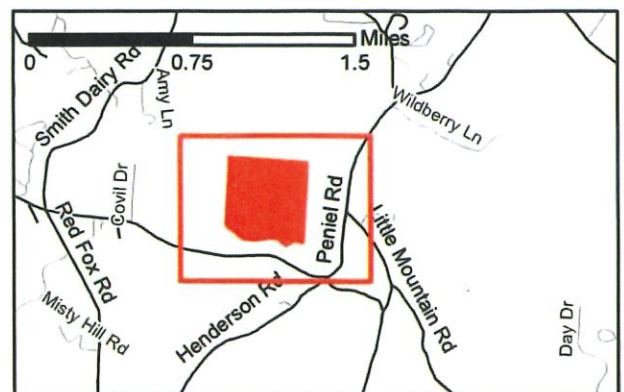

N.C. Forest Service Forest Management Map

All Boundaries and Features are Approximated

Area 1: 24 acres
Area 2: 47 acres
Area 3: 4 acres
Area 4: 9 acres

NCCGIA

Landowner: Seals Burdell
Located in: Polk County
N 35°14.390', W 82°8.420'
Photo: 2015
Total Area: 84 acres

Legend

-  Streams
-  Boundary
-  Cover Type

Drawn By: Jameson Boone
Date Drawn: 8/29/2019