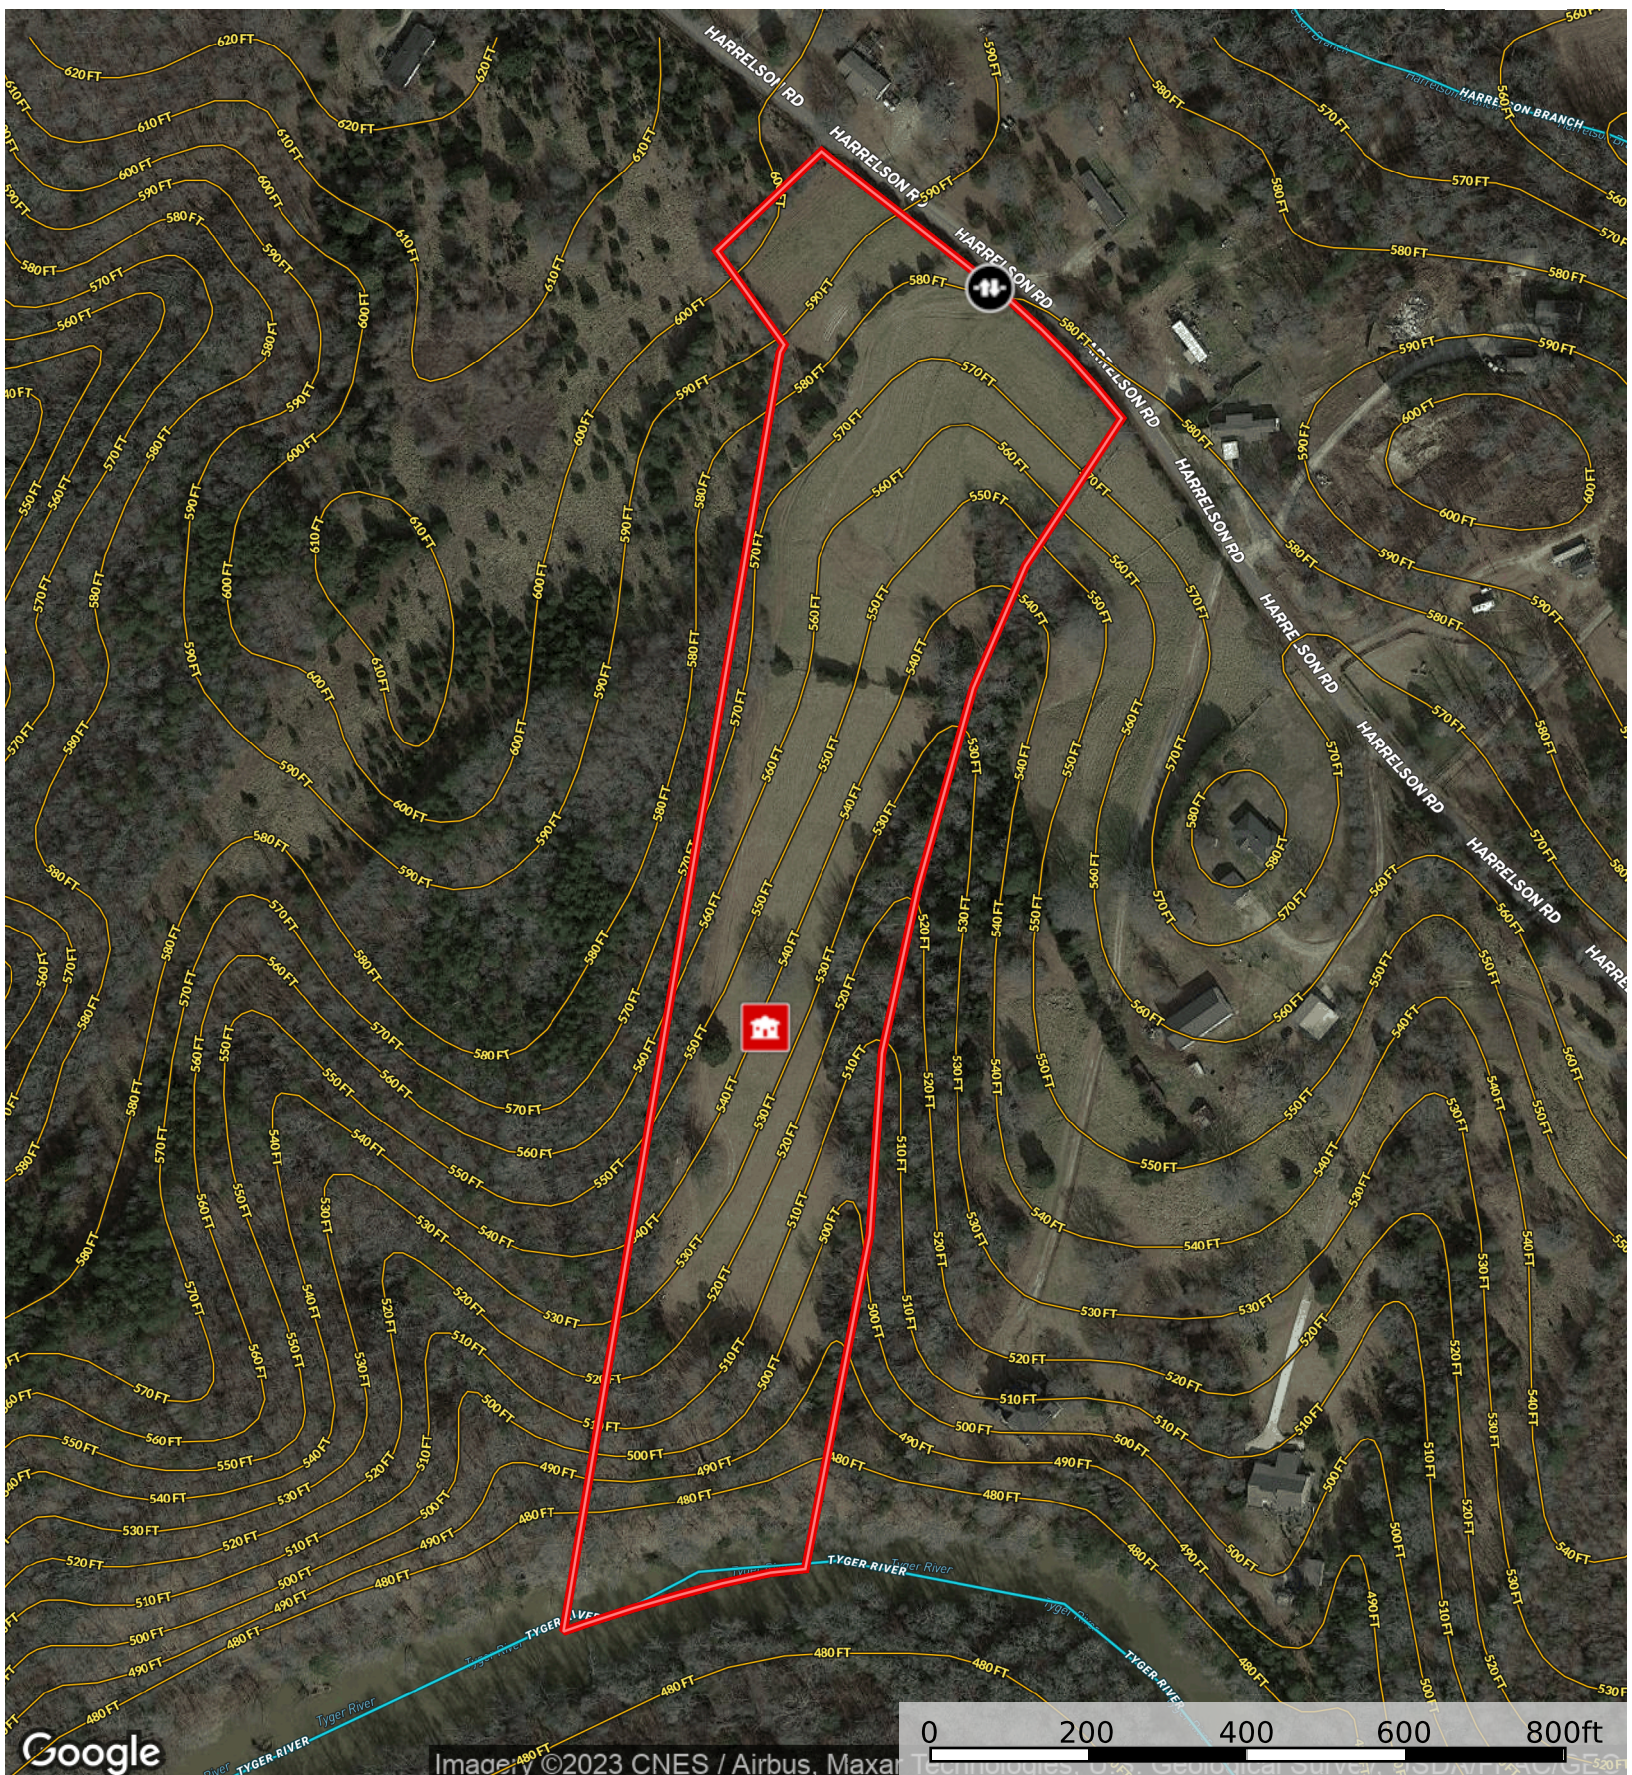

Bayton South Carolina, AC +/-

- Main House
- Gate
- Boundary
- Stream, Intermittent
- River/Creek
- Water Body

Stephen Glenn
P: 8646164749

The information contained herein was obtained from sources deemed to be reliable. Land id™ Services makes no warranties or guarantees as to the completeness or accuracy thereof.