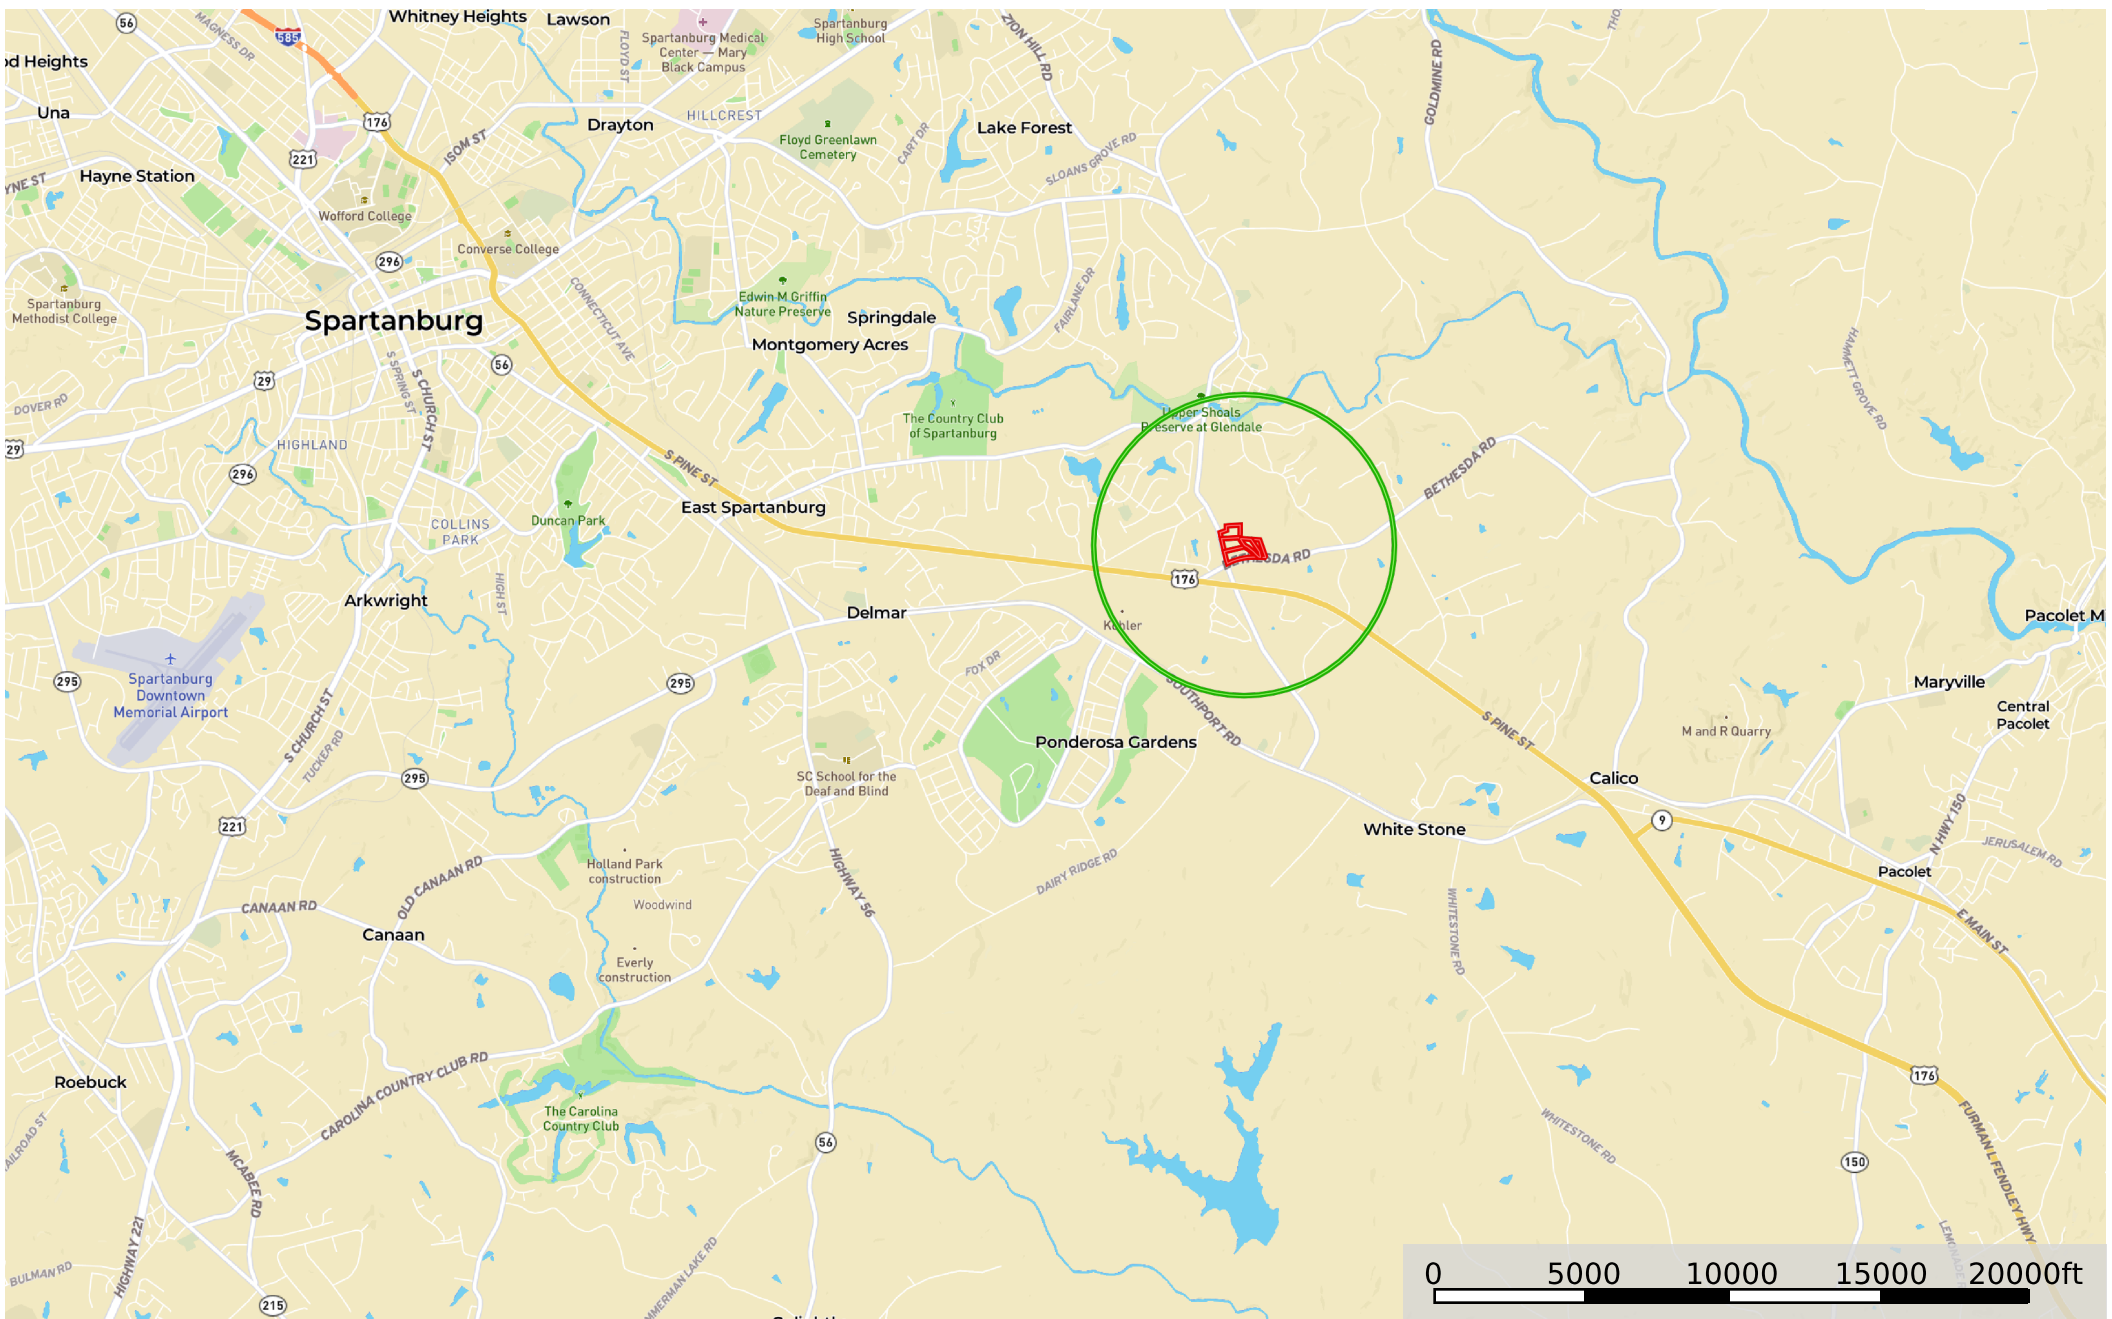

Mabry 20+/- acre tract Whitestone Glendale Rd

Spartanburg County, South Carolina, AC +/-

 Boundary  Pivot