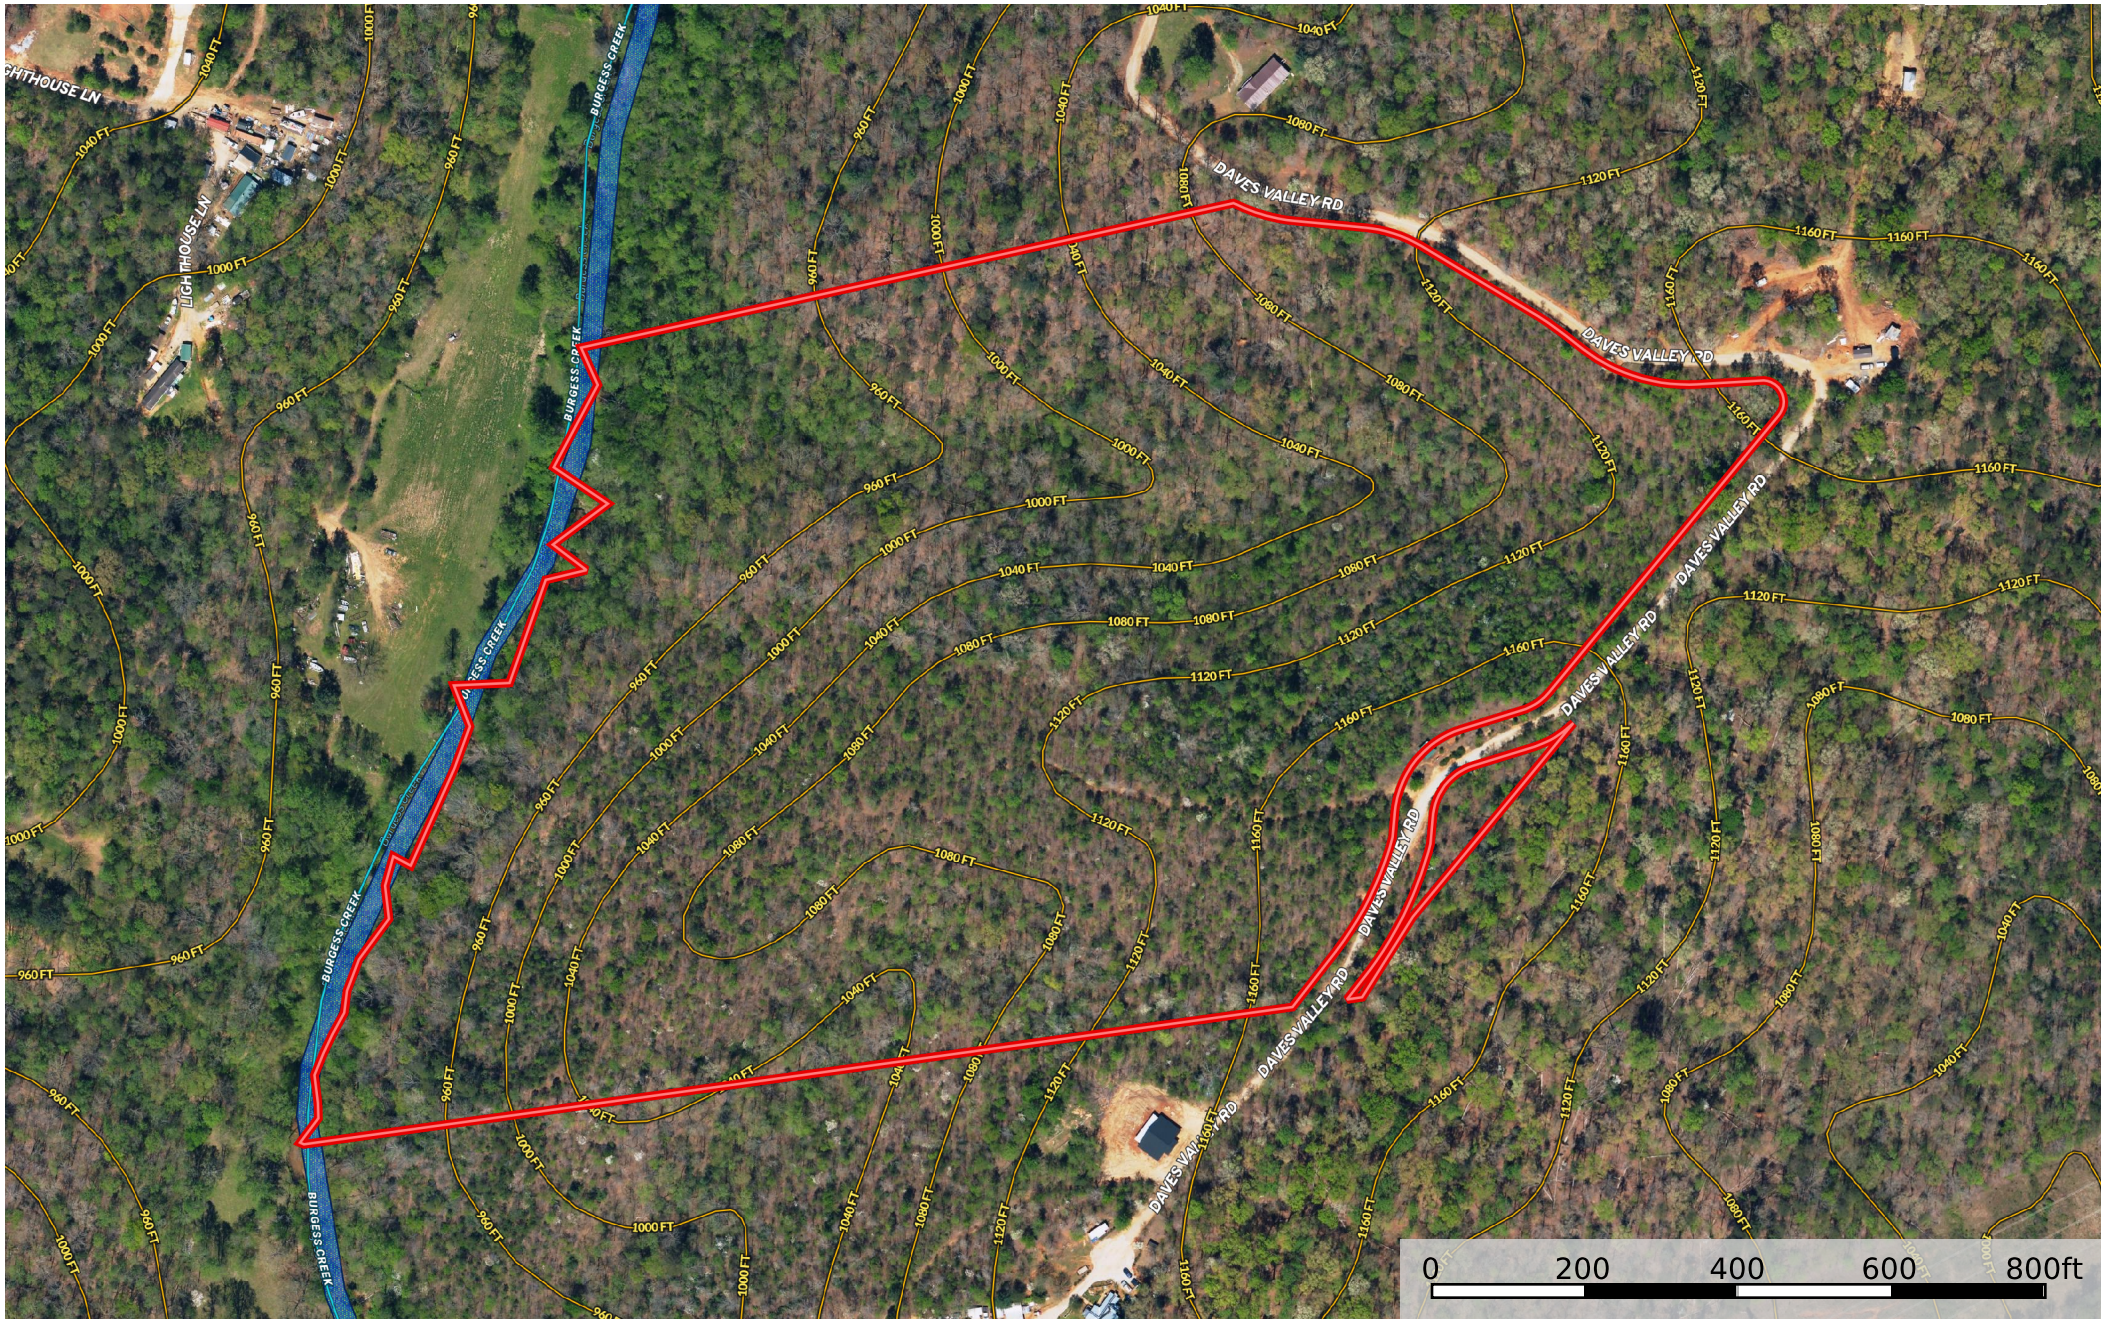

Daves Valley Rd South Carolina, AC +/-

- Boundary
- Wetlands
- Riparian
- Stream, Intermittent
- River/Creek
- Water Body