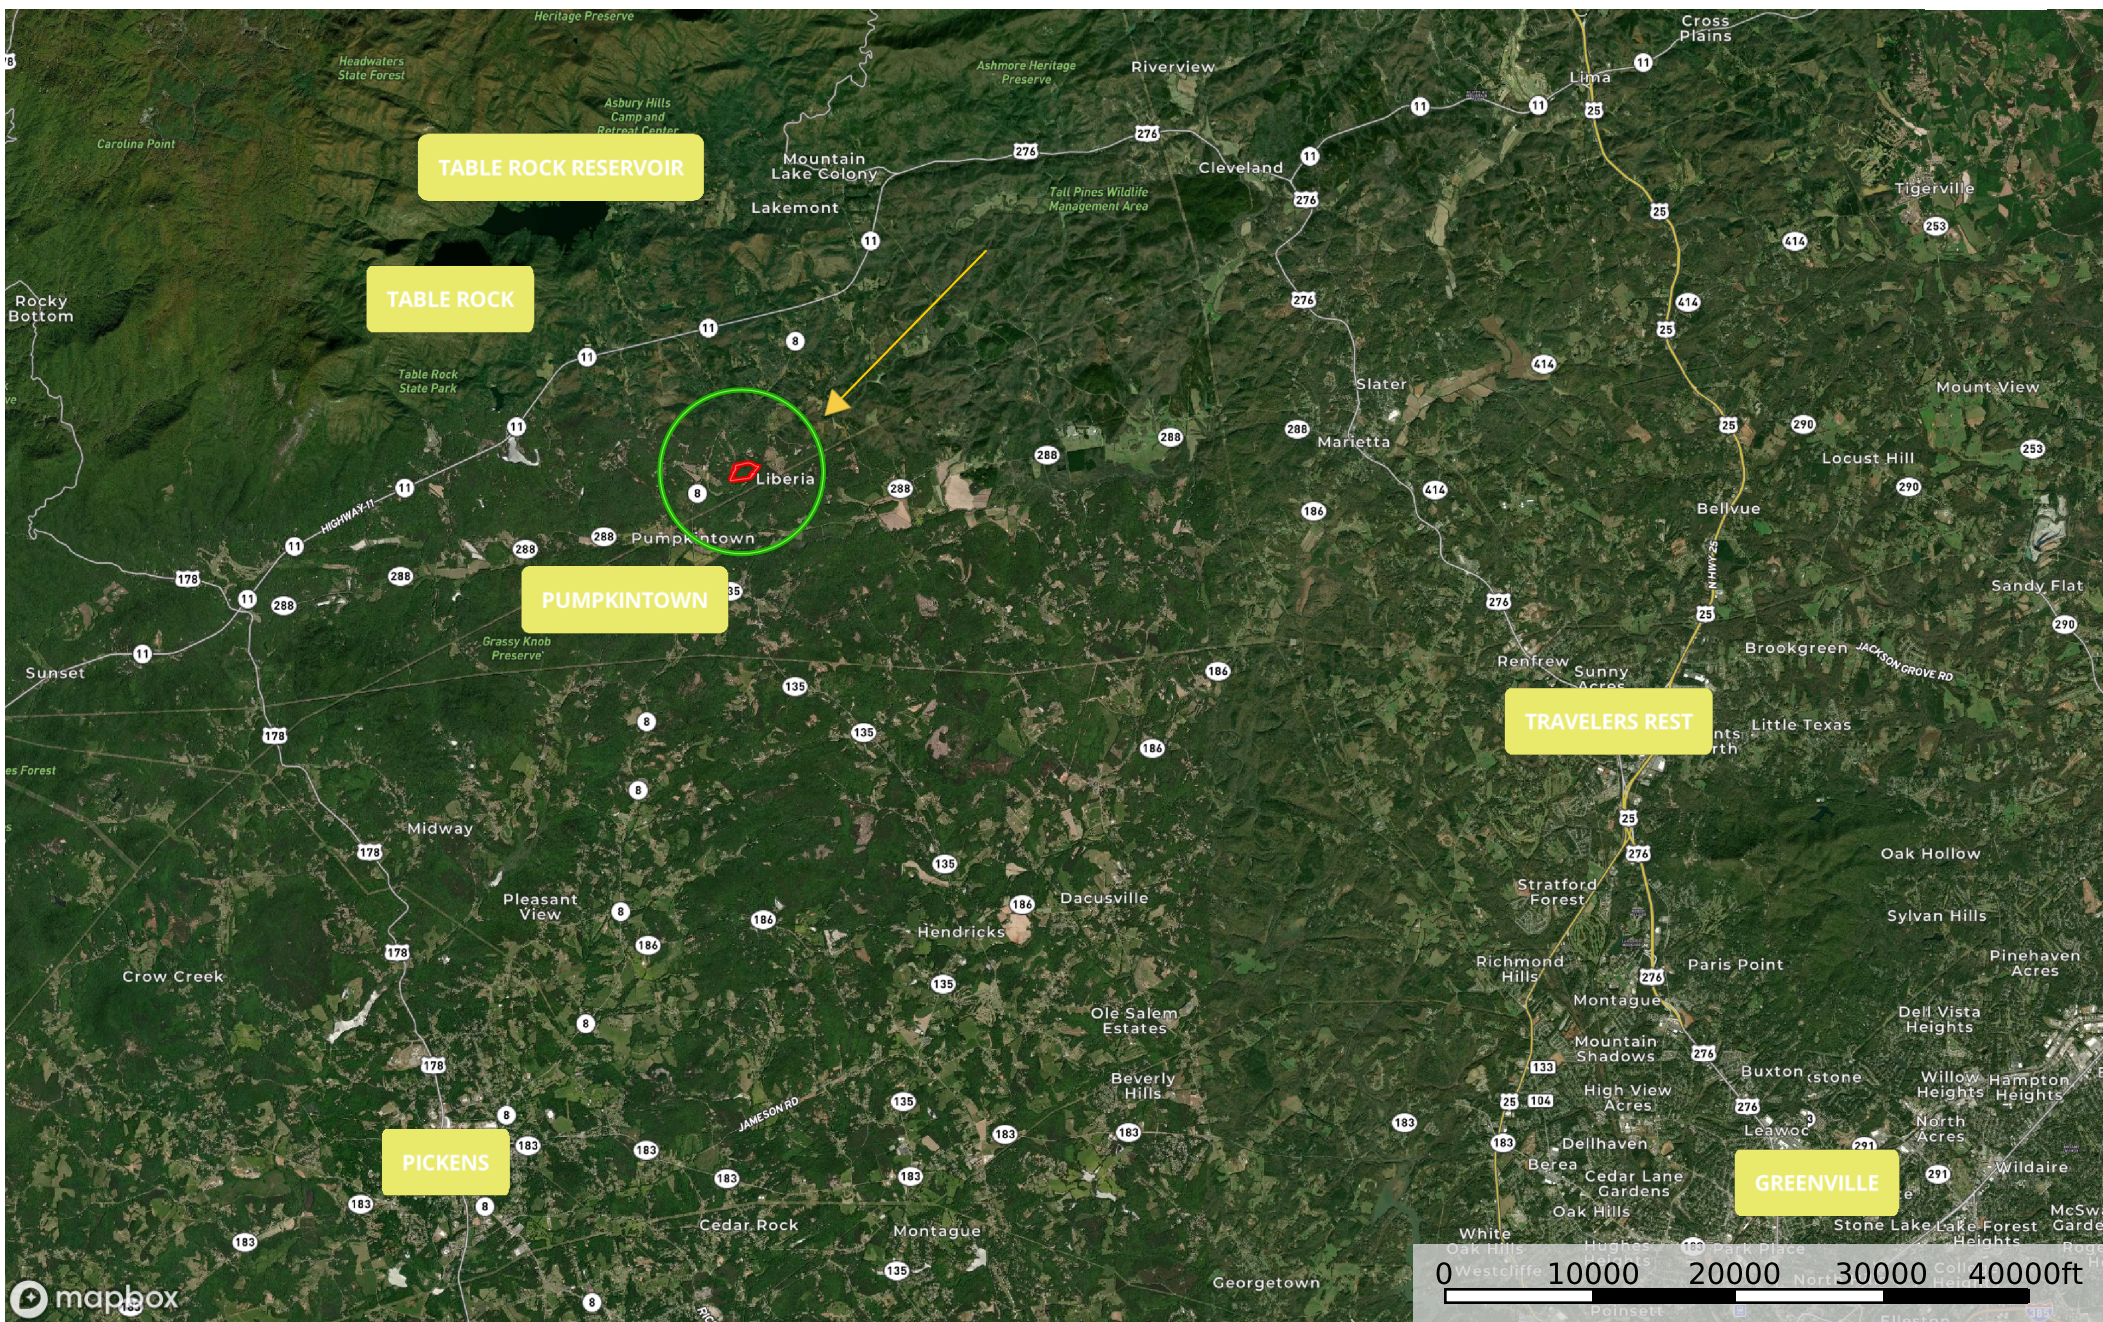

Daves Valley Rd South Carolina, AC +/-

mapbox

→ Direction □ Boundary ○ Pivot