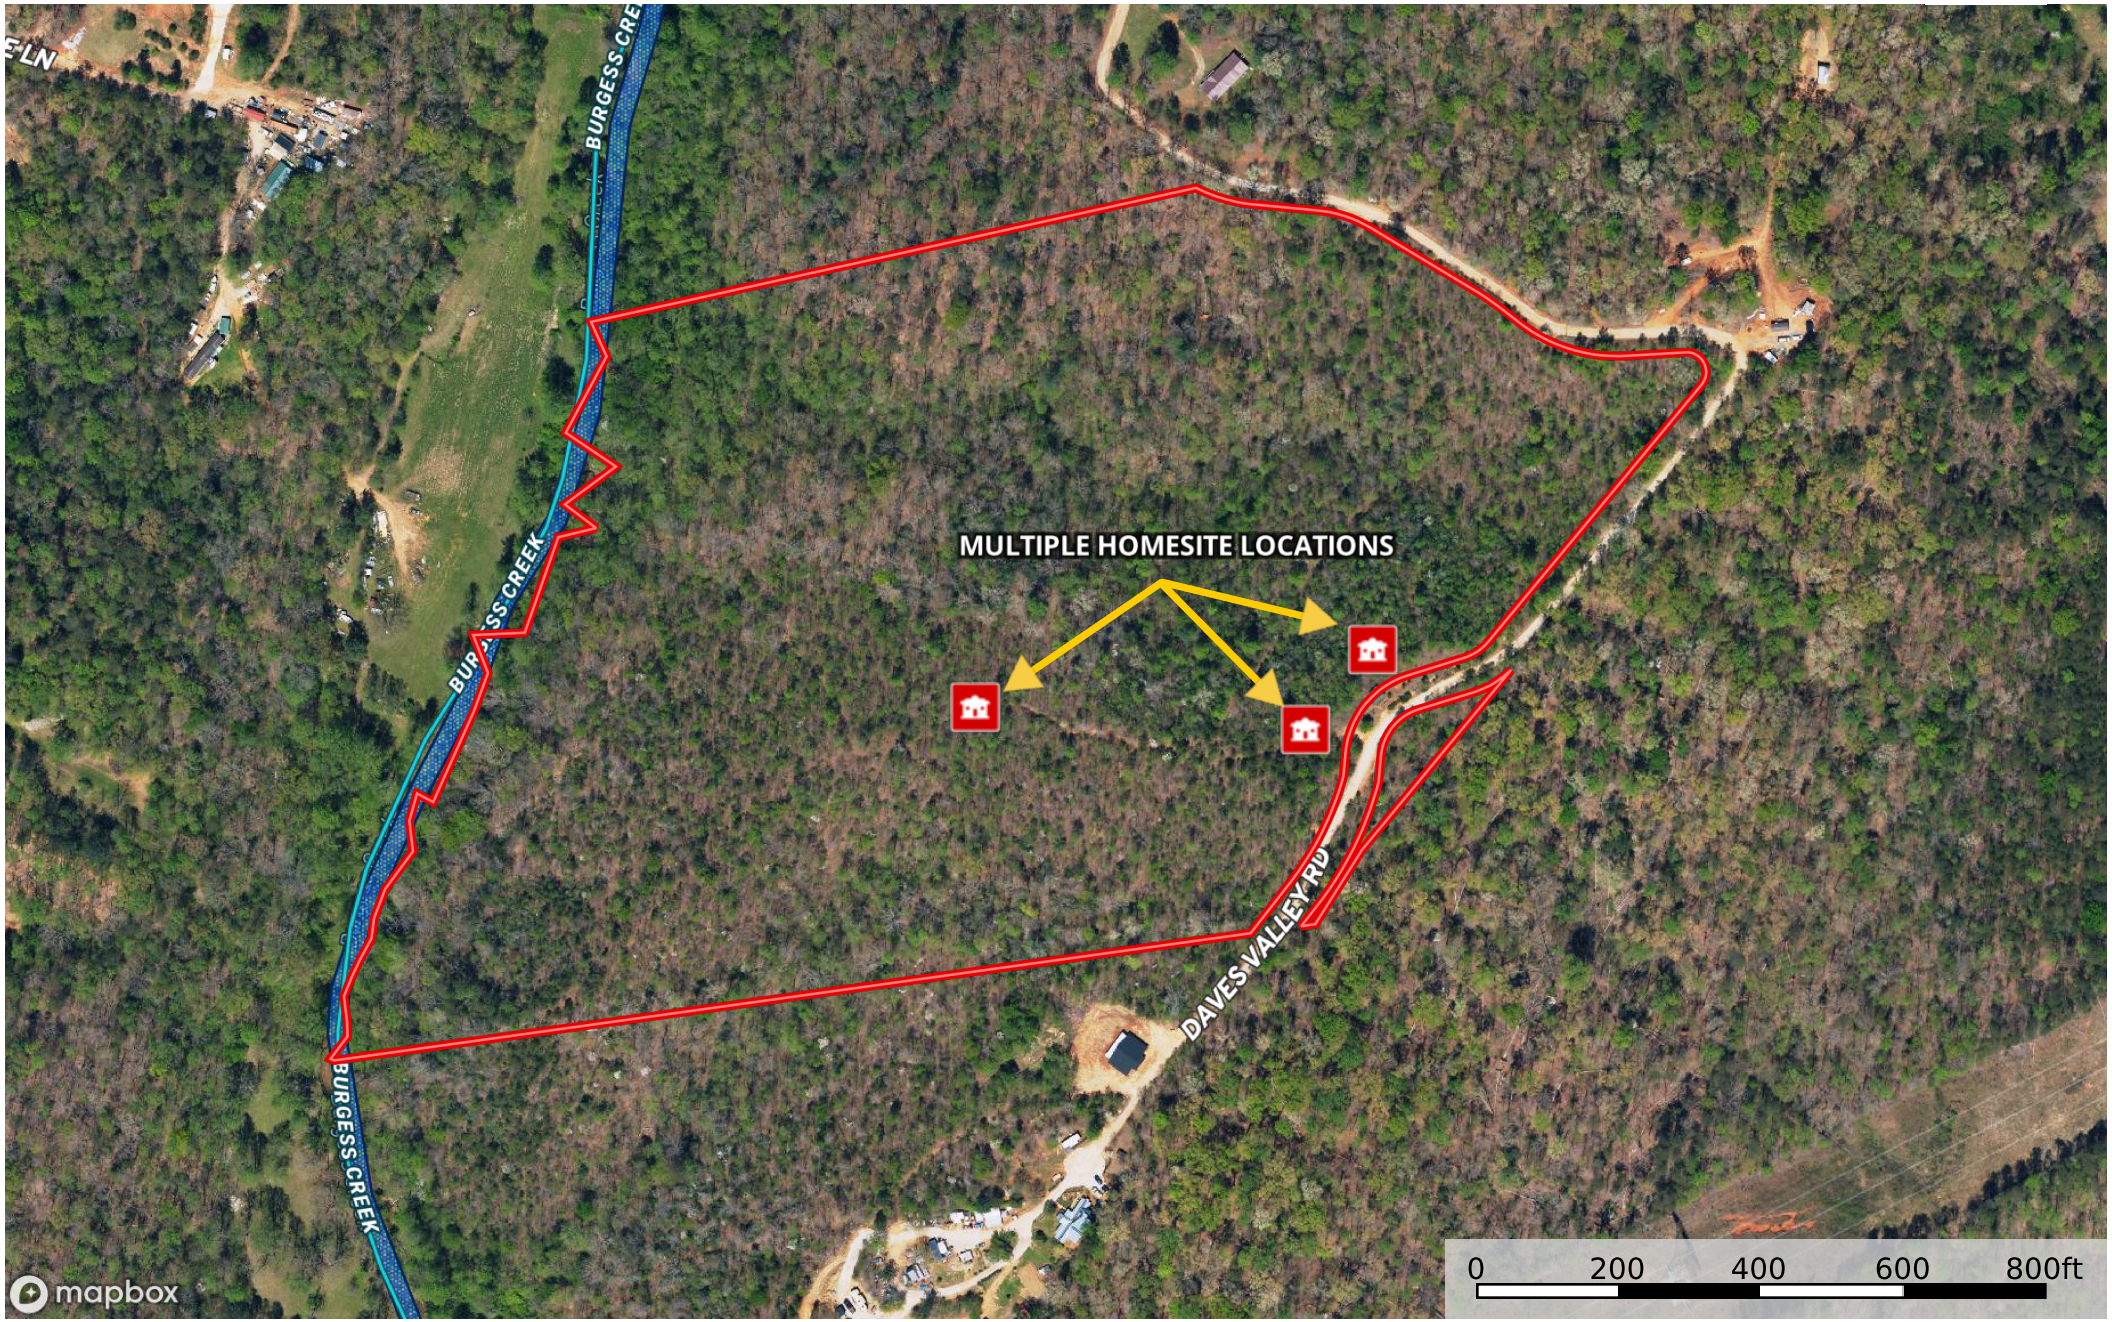

# Daves Valley Rd

South Carolina, AC +/-

- Main House
- Direction
- Boundary
- Wetlands
- Riparian
- Stream, Intermittent
- River/Creek
- Water Body