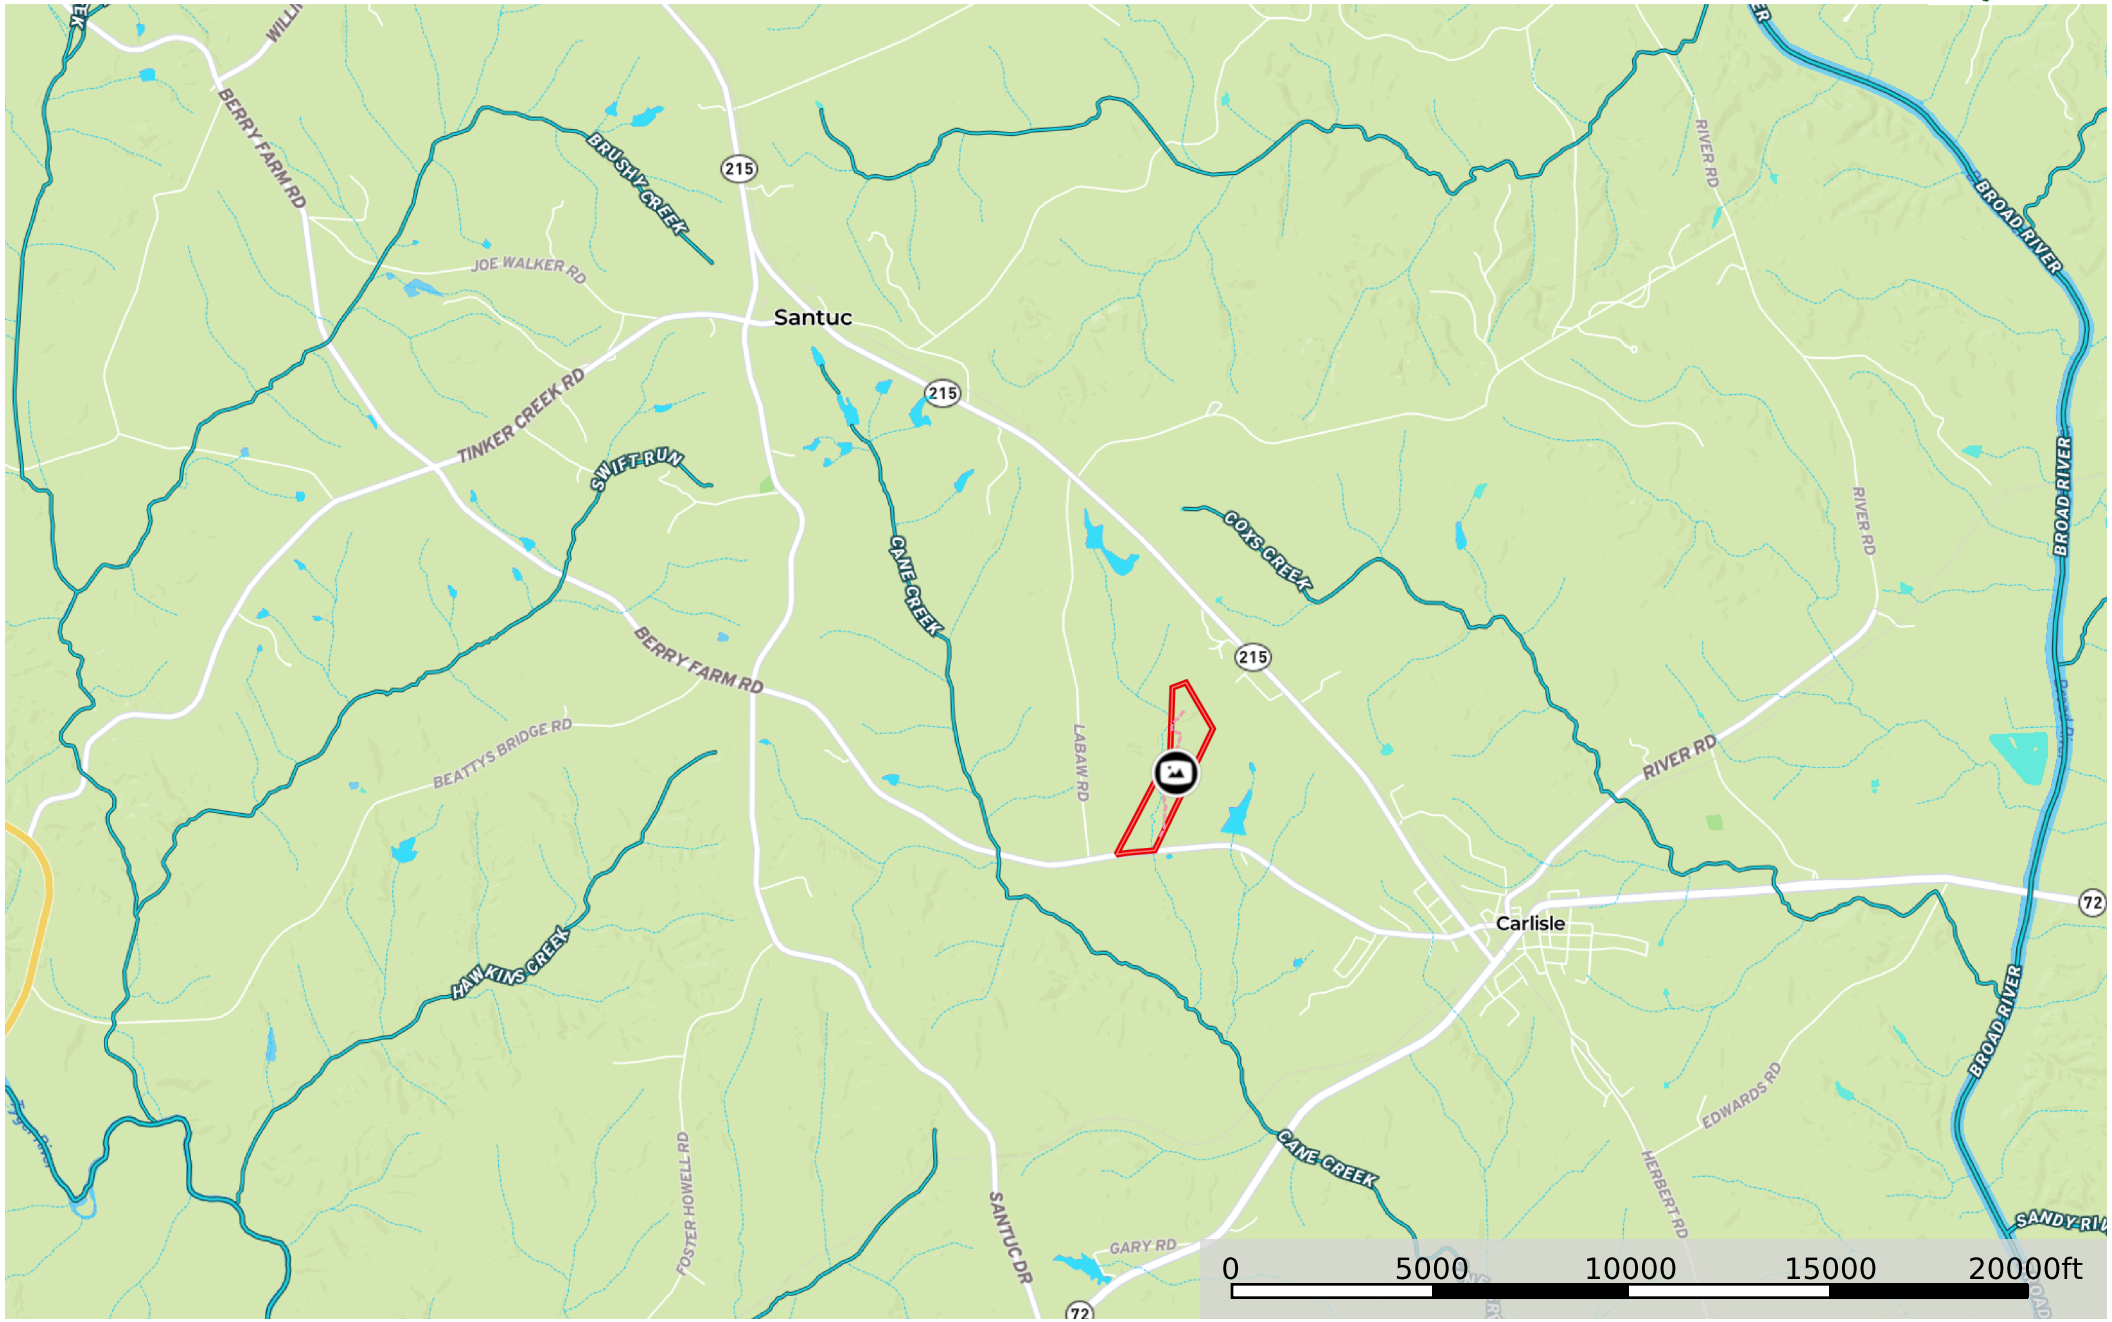

Hornburg Trust

South Carolina, 85 AC +/-

- Panoramic View
- Trail
- Boundary
- Stream, Intermittent
- River/Creek
- Water Body