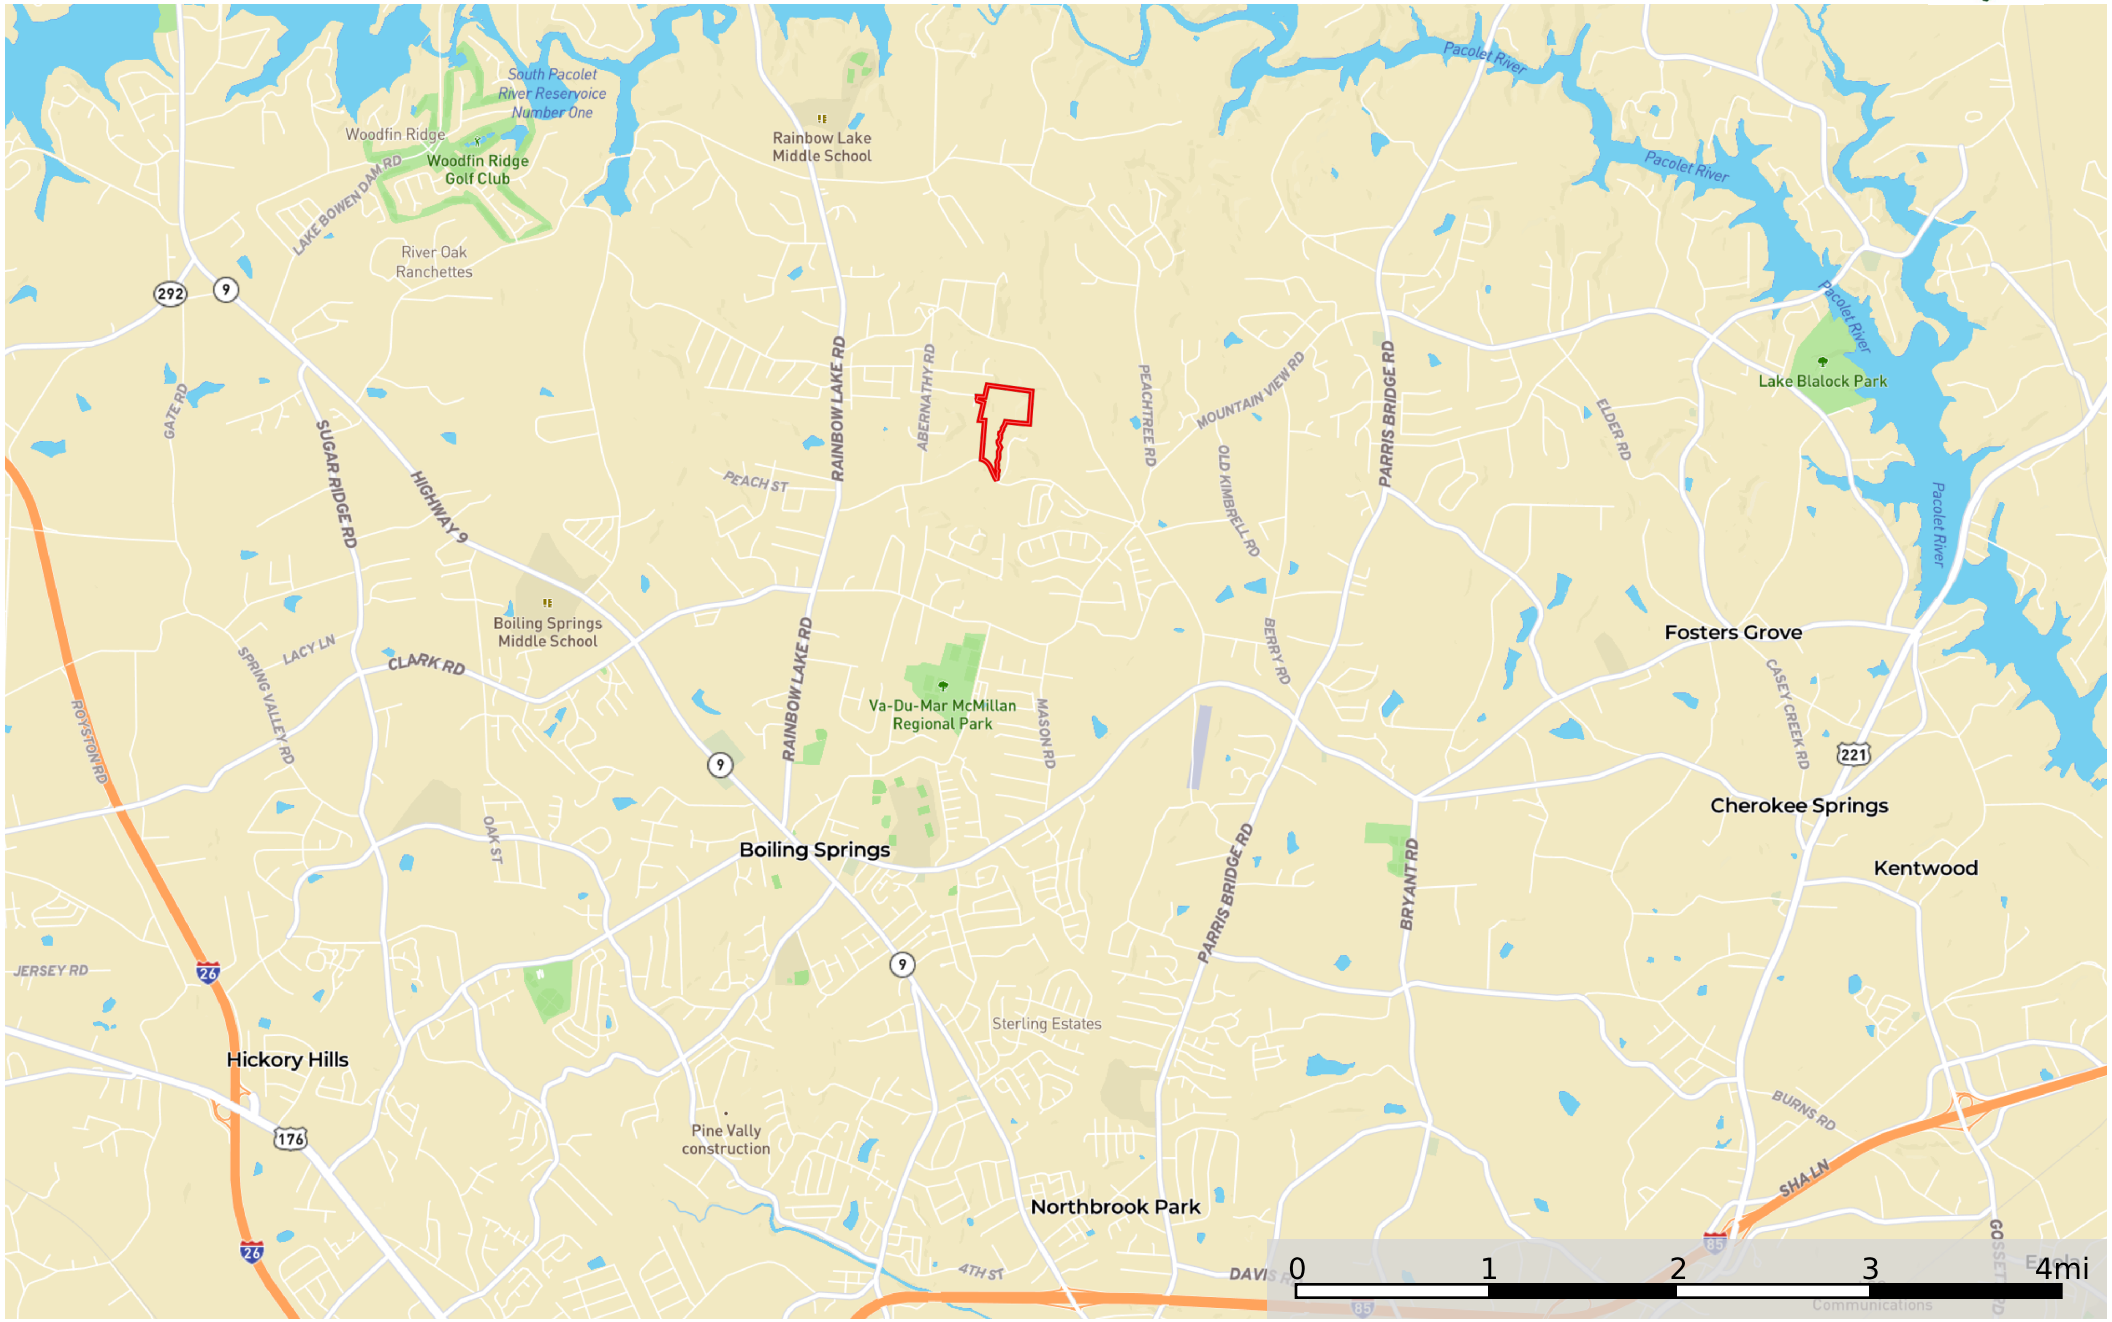

Mooneyham

Spartanburg County, South Carolina, 41.91 AC +/-

 Boundary