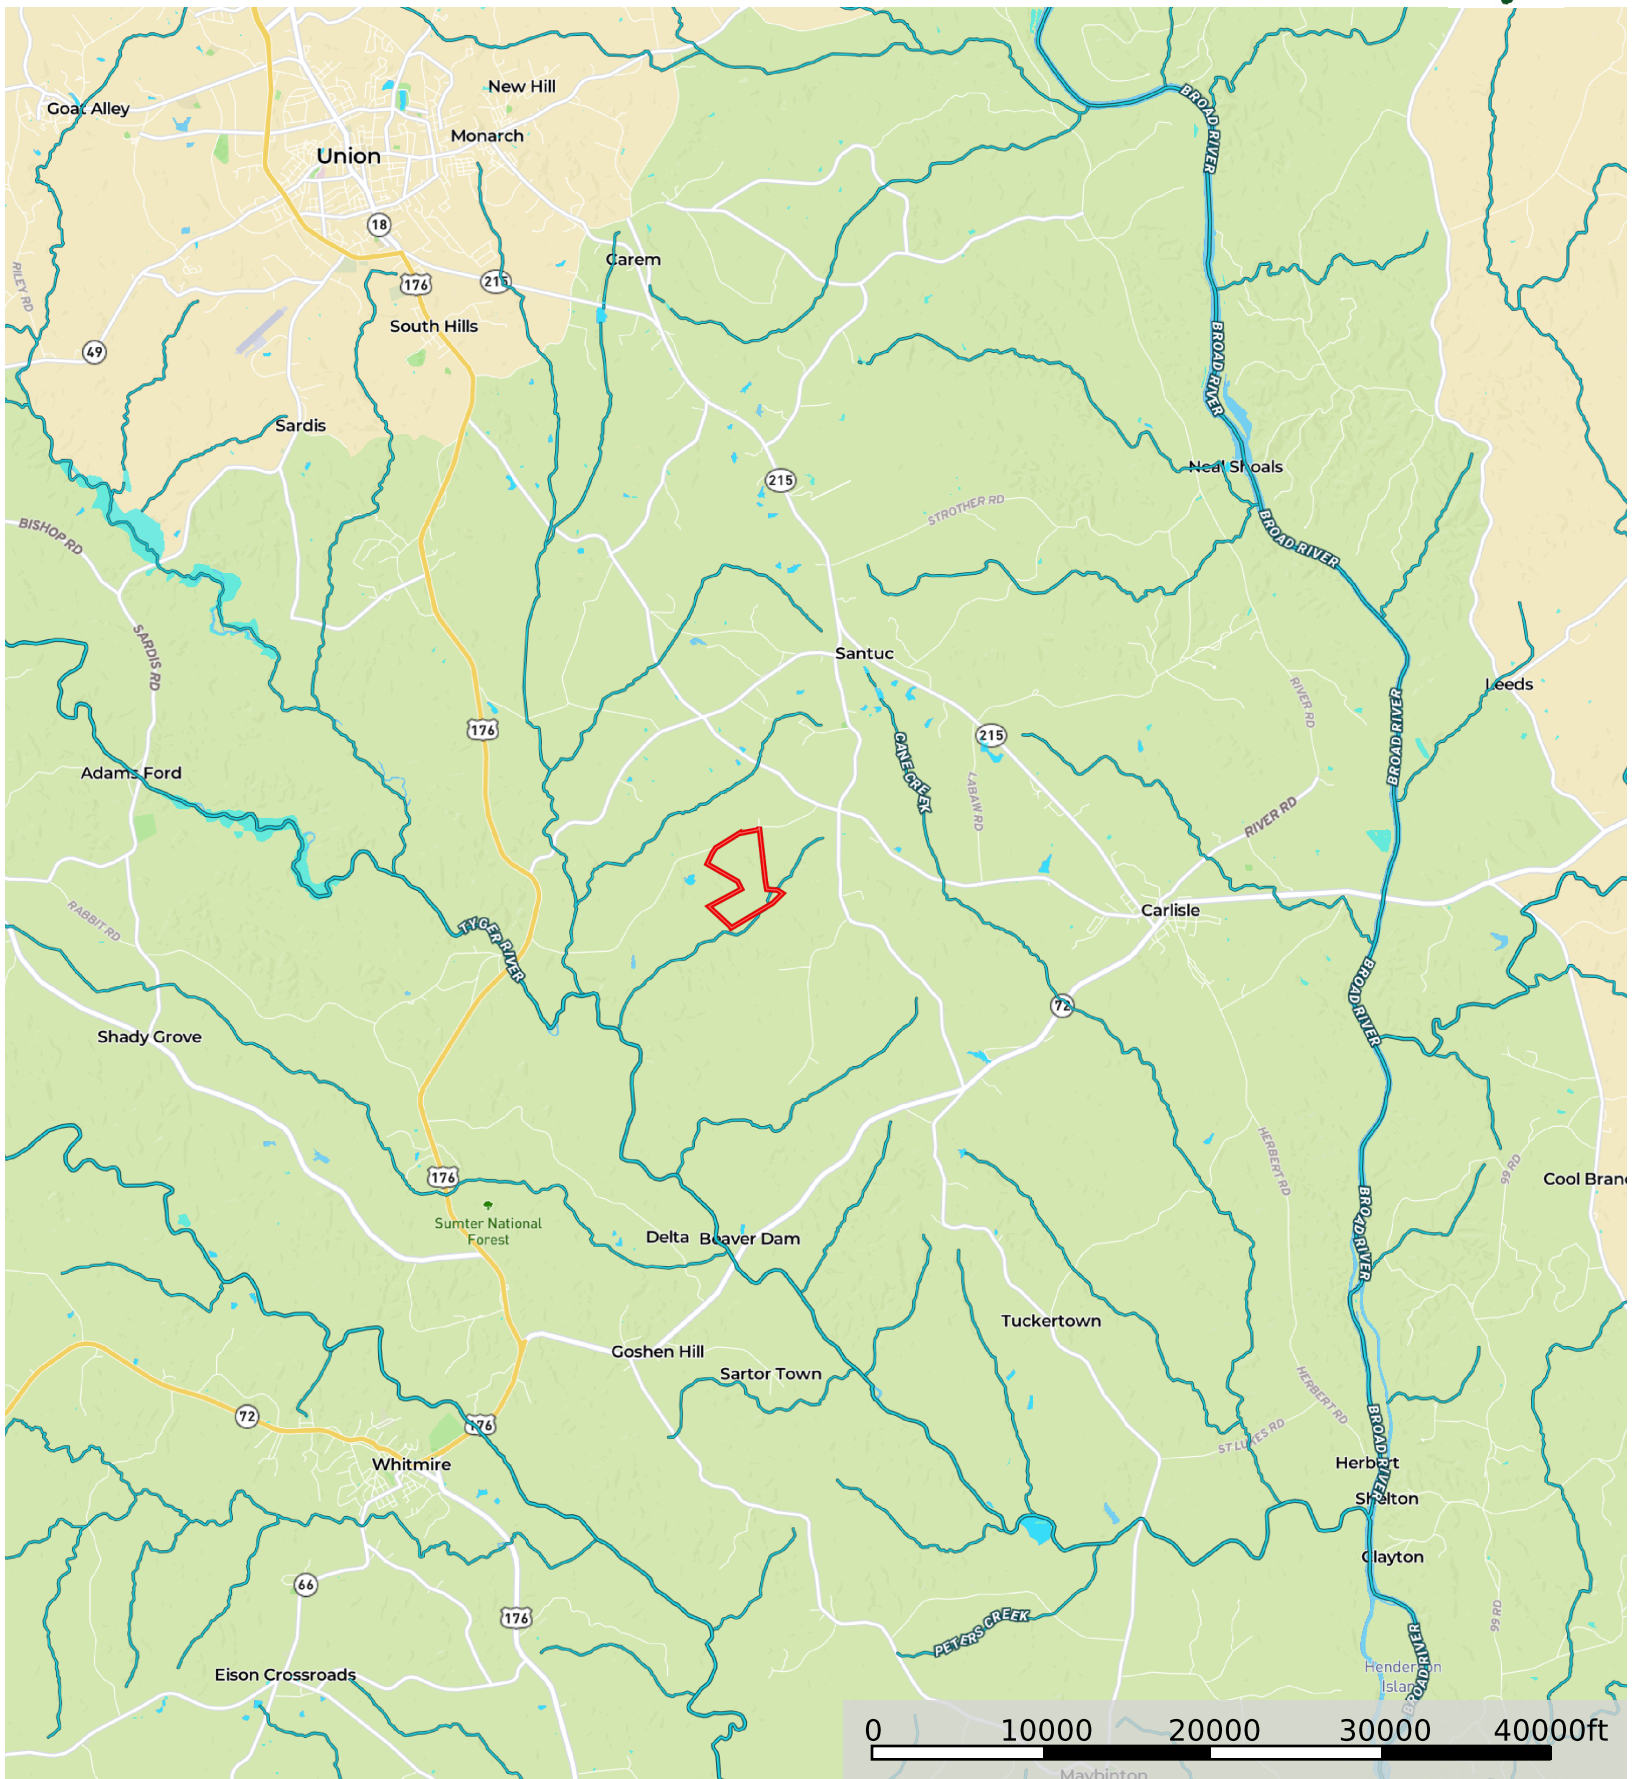

# Travis

Union County, South Carolina, 295 AC +/-

- Boundary
- Stream, Intermittent
- River/Creek
- Water Body