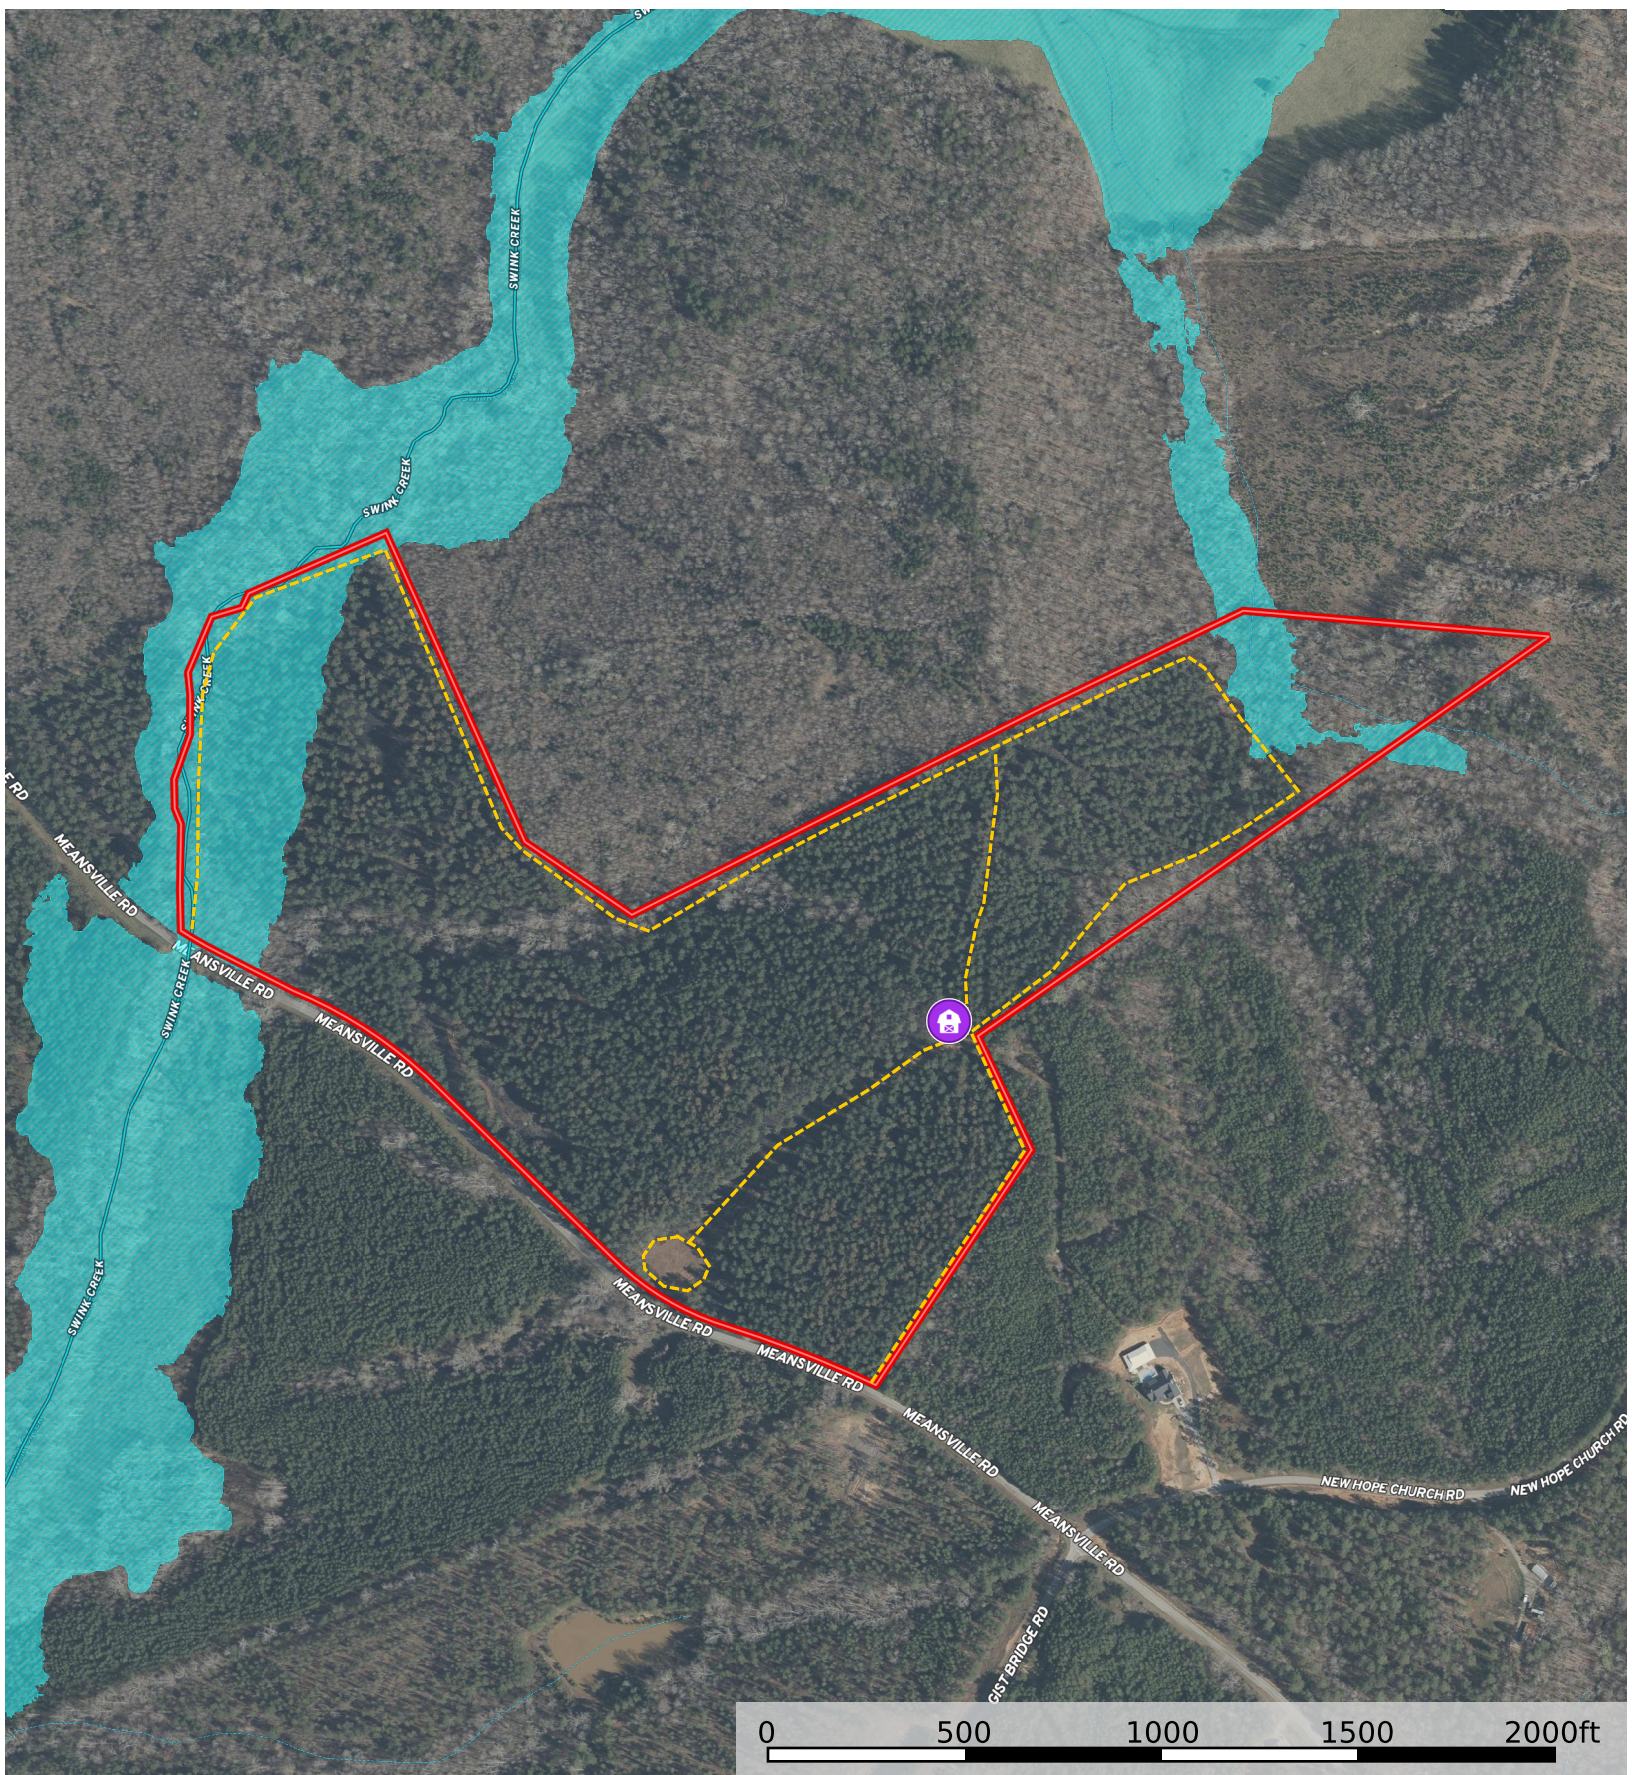

# Meansville

South Carolina, AC +/-

Barn	Road / Trail	Boundary	100 Year Floodplain	500 Year Floodplain	Floodway	Special	Unmapped/ Not Included	Stream, Intermittent	River/Creek